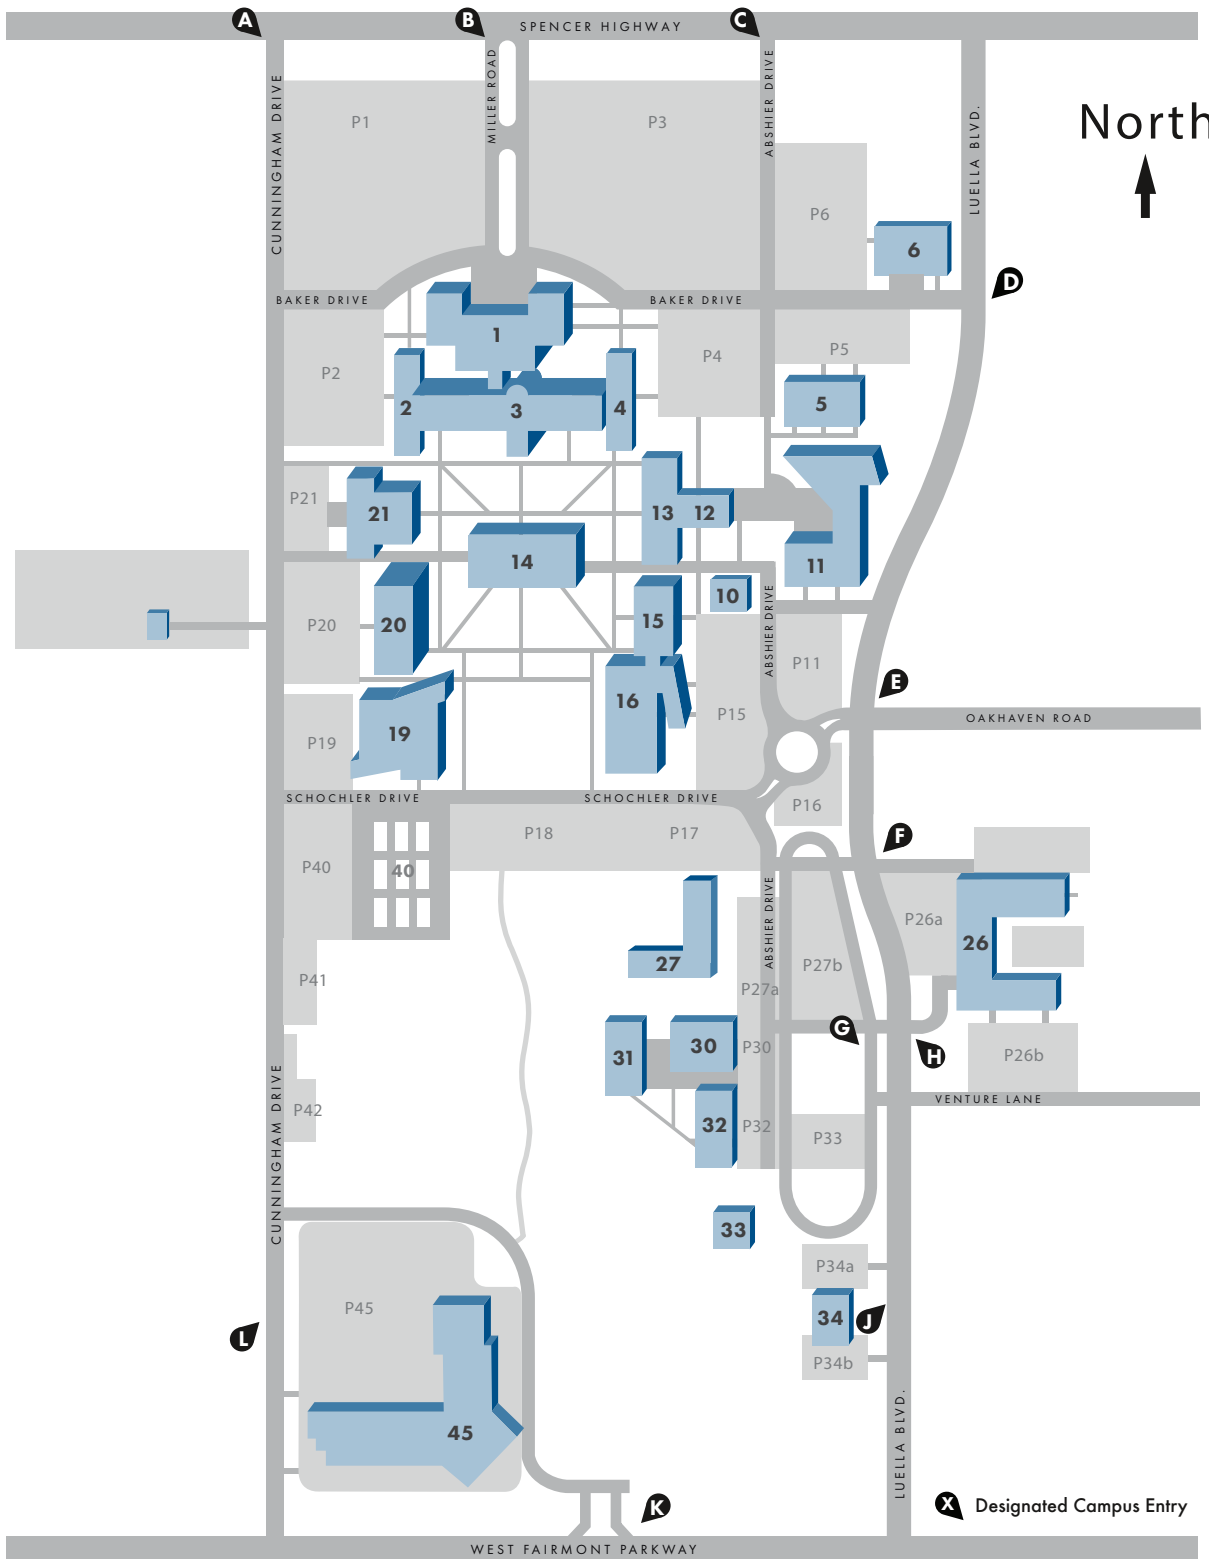

## CENTRAL CAMPUS

- C1 Interactive Learning Center
- C2 West Classroom Building
- C3 Administration Building
- C4 East Classroom Building
- C5 Monte Blue Music Building
- C6 Education Center-Lab School
- C10 Central Plant
- C11 Health Science Building
- C12 Slocomb Auditorium
- C13 Fine Arts Center
- C14 Student Center/Bookstore
- C15 Davison Building
- C16 Anderson-Ball Classroom Building
- C19 Science Building
- C20 Frels Building
- C21 Library
- C26 Automotive and Career Center
- C27 Welcome Center
- C30 Facilities Services/Storage
- C31 Technical Education Building
- C32 Welding Building
- C33 Facilities Services/Grounds
- C34 General Service Building/Deliveries/Police
- C40 Tennis Courts
- C45 LyondellBasell Center for Petrochemical, Energy, & Technology

8060 Spencer Hwy. | Pasadena, Texas 77505

281-998-6150

An Equal Opportunity Institution

Updated 5/1/2023