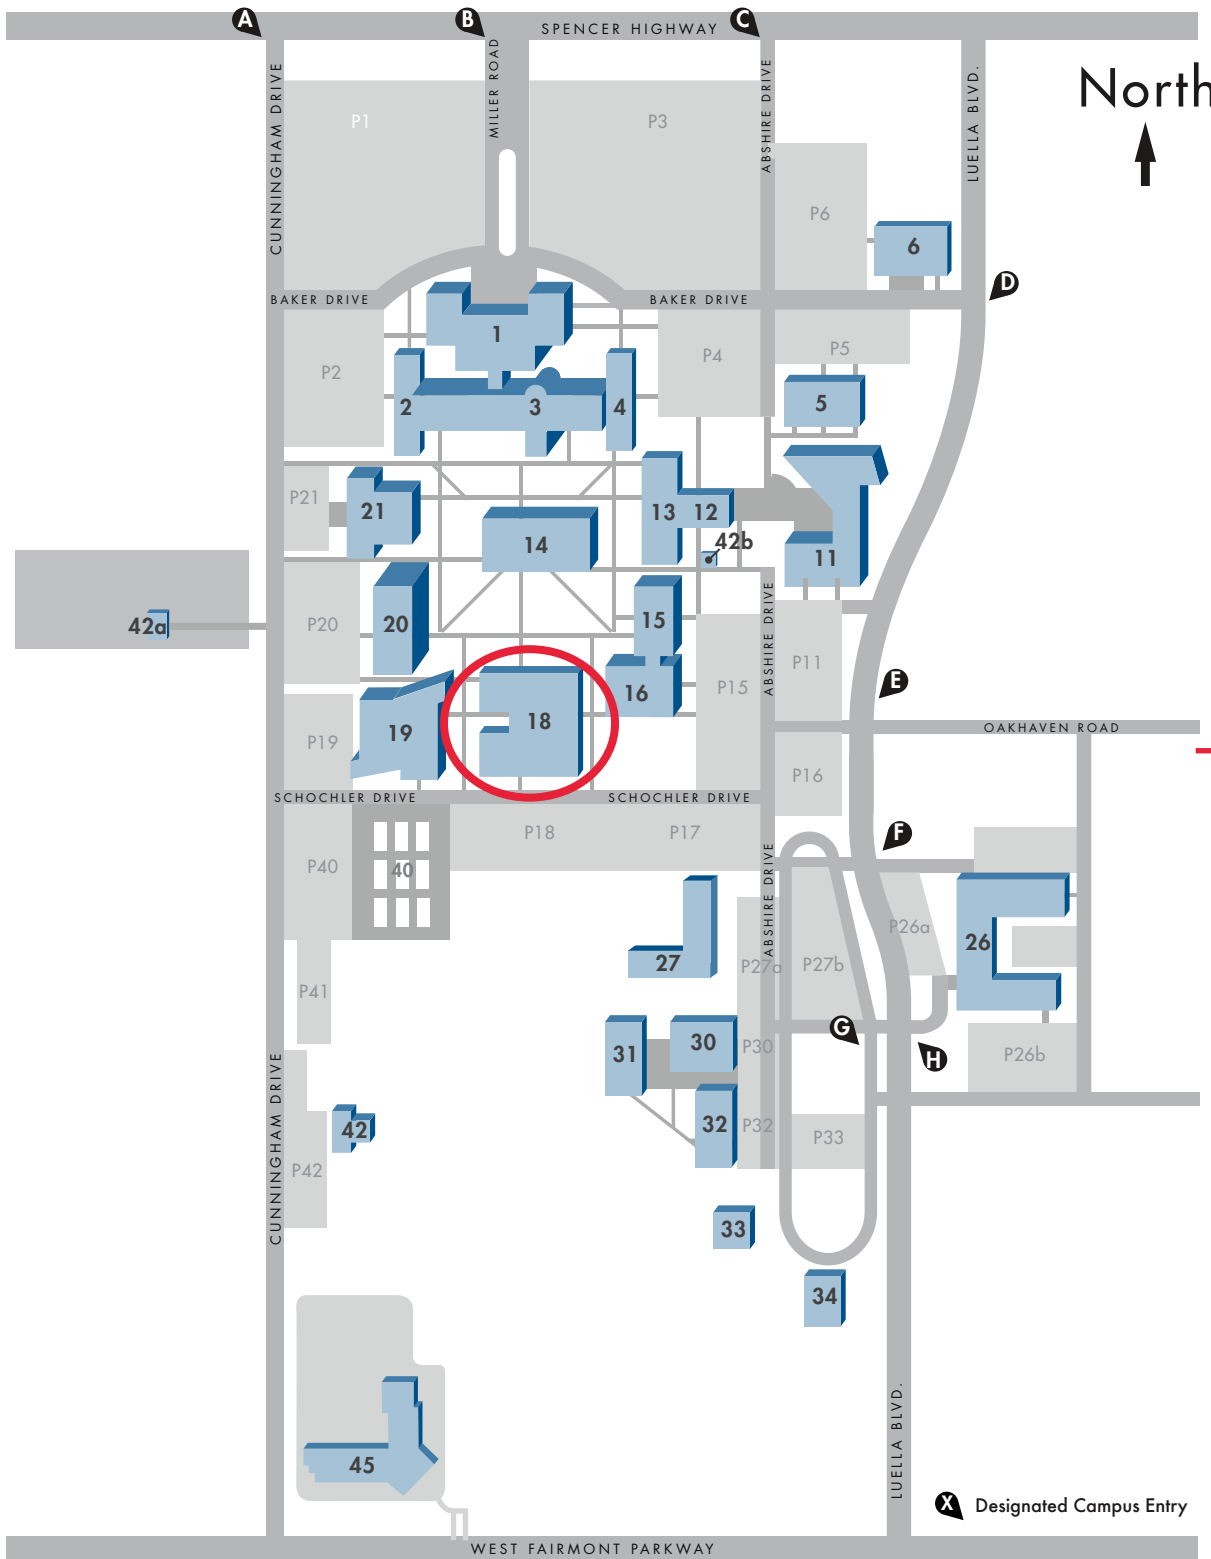

CENTRAL CAMPUS

- C-1 Interactive Learning Center
- C-2 West Classroom Building
- C-3 Administration Building
- C-4 East Classroom Building
- C-5 Music Building
- C-6 Education Center-Lab School
- C-11 Health Science
- C-12 Slocomb Auditorium
- C-13 Fine Arts
- C-14 Student Center/Bookstore
- C-15 Davison Building
- C-16 Anderson-Ball Building
- C-18 Gymnasium**
- C-19 Science Building
- C-20 Frels Building
- C-21 Library
- C-26 Automotive and Career Center
- C-27 Welcome Center
- C-30 Facilities Services/Storage
- C-31 Technical Education
- C-32 Welding
- C-33 Facilities Services/Grounds
- C-34 General Service Building/Deliveries/Police
- C-40 Tennis Courts
- C-42 Facilities Services/Storage
- C-45 LyondellBasell Center for Petrochemical, Energy, & Technology

8060 Spencer Hwy. | Pasadena, Texas 77505
281-998-6150

An Equal Opportunity Institution
Updated 8/25/2021