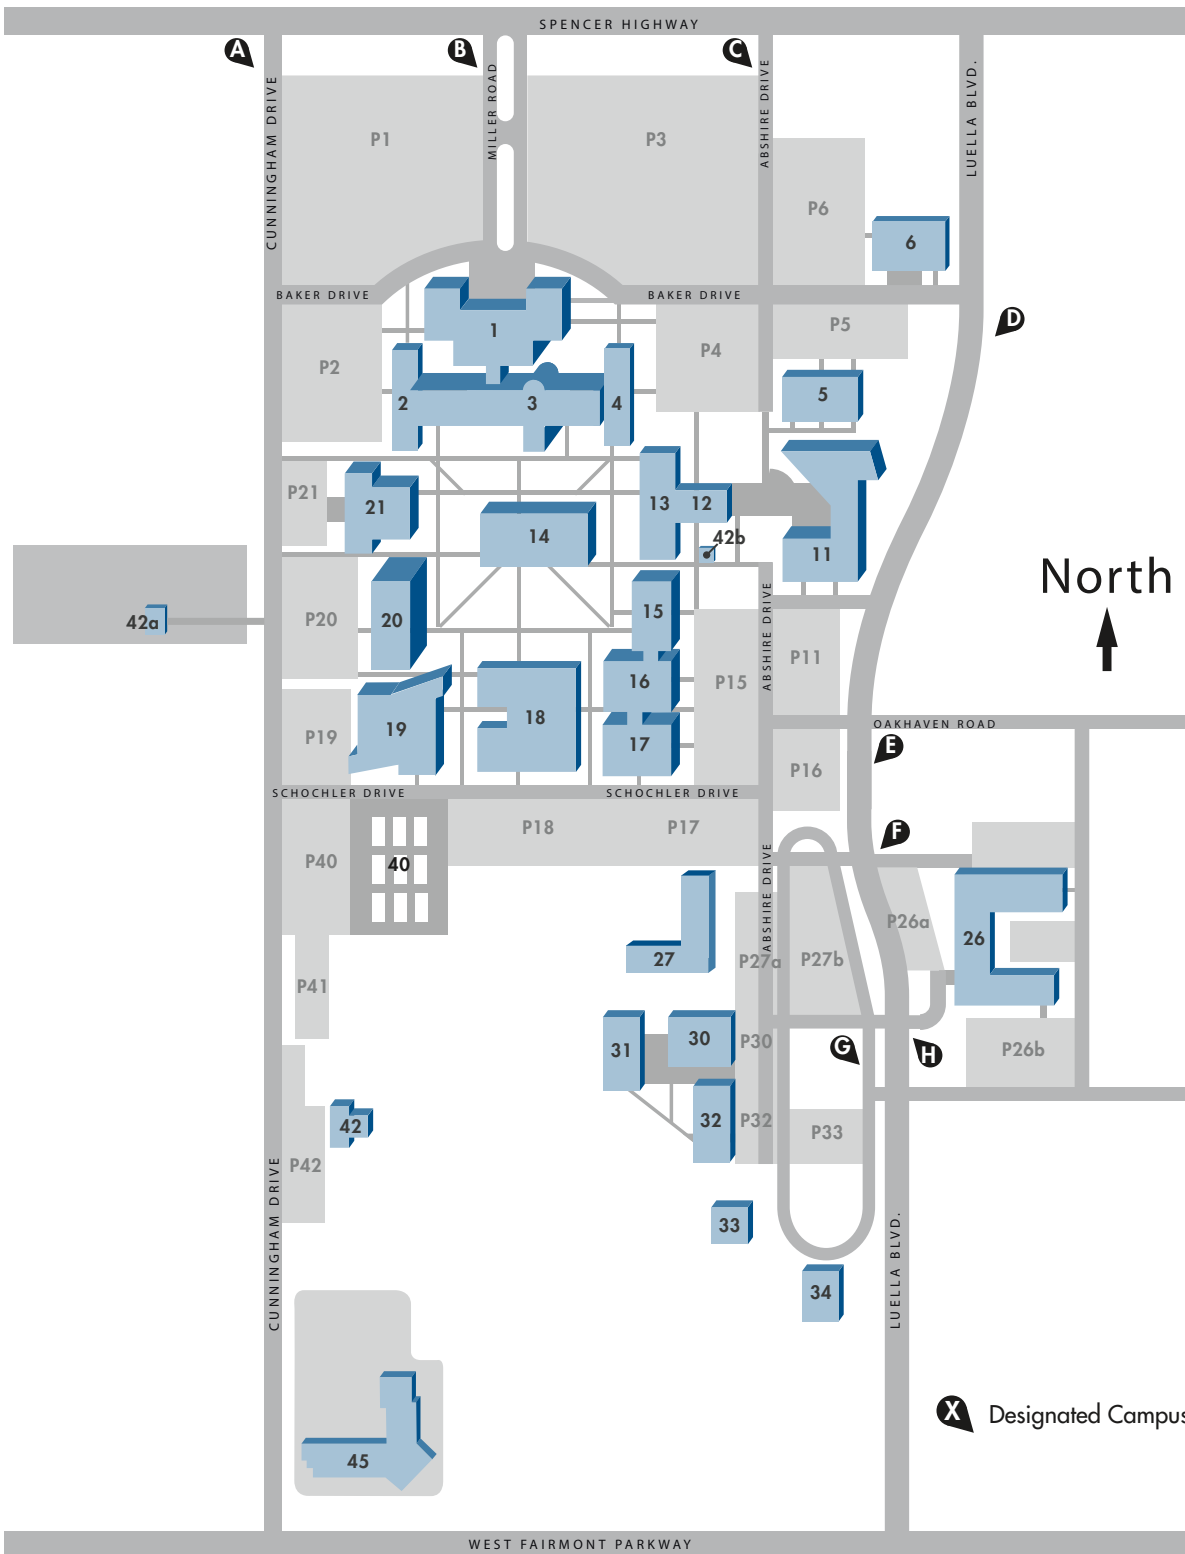

CENTRAL CAMPUS

- C-1 Interactive Learning Center
- C-2 West Classroom Building
- C-3 Administration Building
- C-4 East Classroom Building
- C-5 Music Building
- C-6 Education Center-Lab School
- C-11 Health Science
- C-12 Slocomb Auditorium
- C-13 Fine Arts
- C-14 Student Center/Bookstore
- C-15 Davison Tech
- C-16 Ball Tech
- C-17 Anderson Tech
- C-18 Gymnasium
- C-19 Science Building
- C-20 Frels Building
- C-21 Library
- C-26 Transportation Center
- C-27 Welcome Center **under construction**
- C-30 Technical Education I
- C-31 Technical Education II
- C-32 Welding and CTD
- C-33 Facilities Services
- C-34 Support Services Center/Deliveries
- C-40 Tennis Courts
- C-42 Facilities Services
- C-42a Switch Gear Building
- C-42b Central Plant
- C-45 LyondellBasell Center for Petrochemical, Energy, & Technology

8060 Spencer Hwy. | Pasadena, Texas 77505
281-998-6150