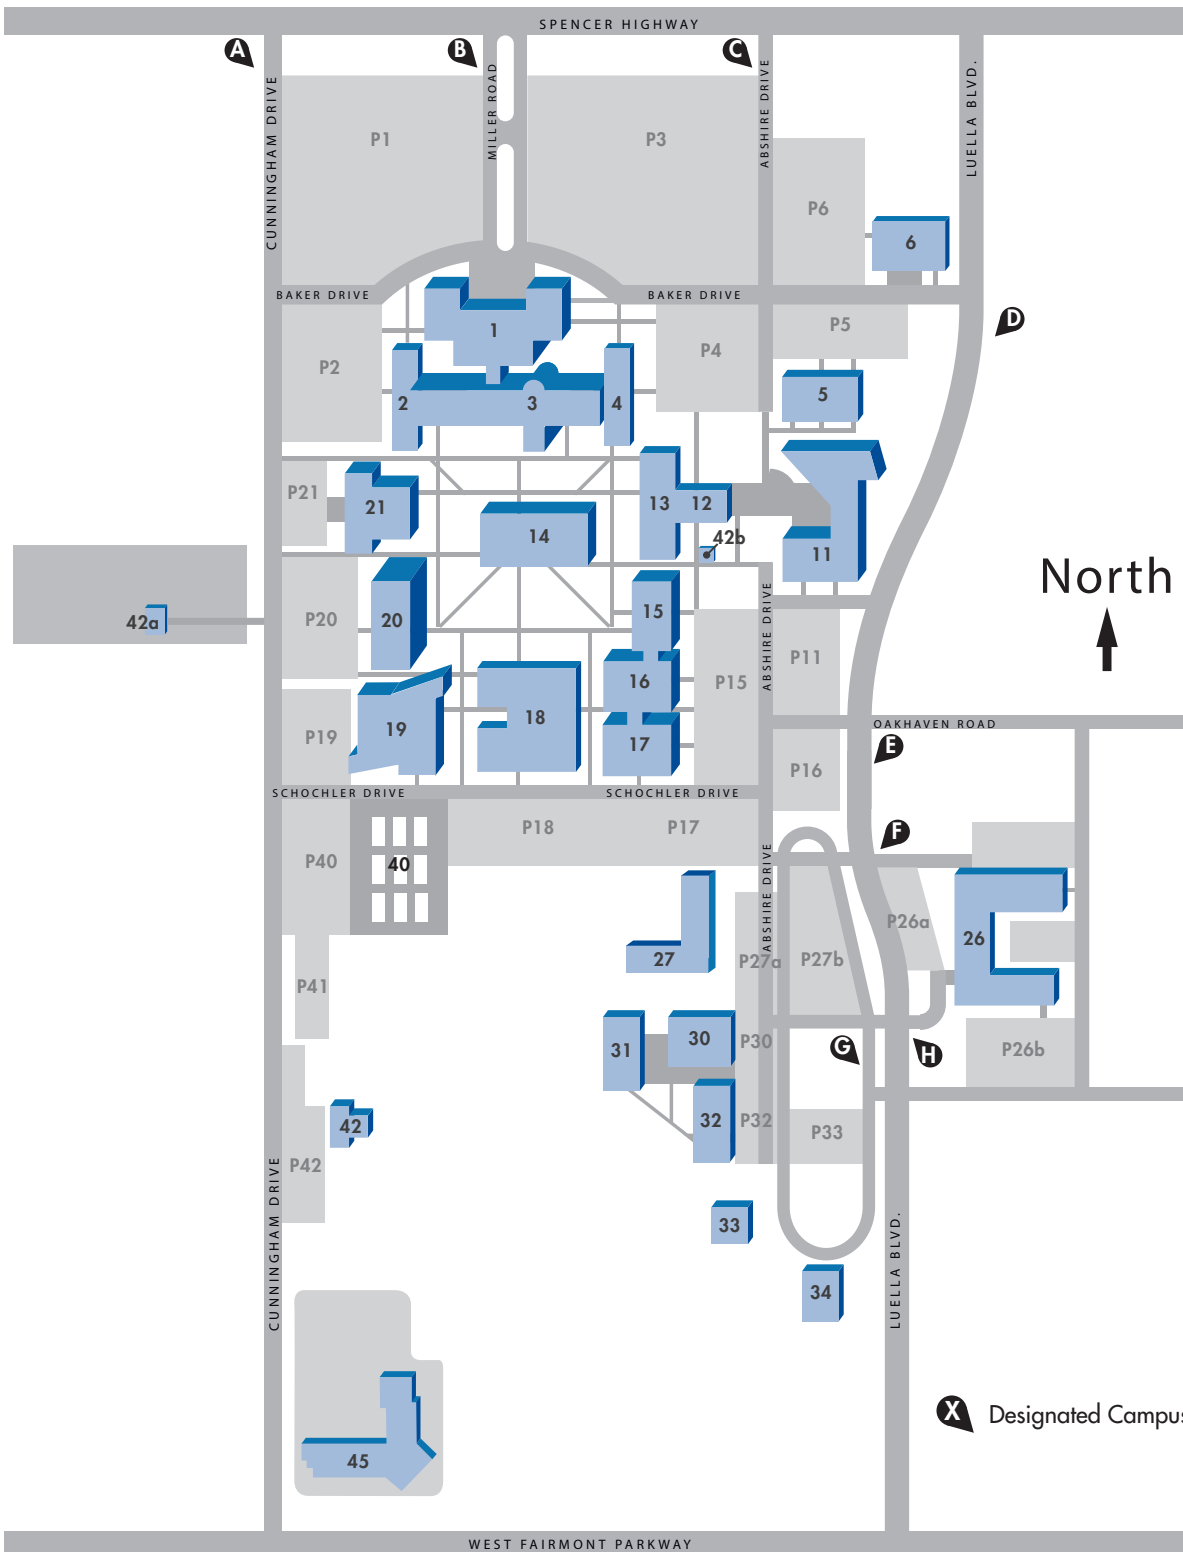

## CENTRAL CAMPUS

- C-1 Interactive Learning Center
- C-2 West Classroom Building
- C-3 Administration Building
- C-4 East Classroom Building
- C-5 Music Building
- C-6 Education Center-Lab School
- C-11 Health Science
- C-12 Slocomb Auditorium
- C-13 Fine Arts
- C-14 Student Center/Bookstore
- C-15 Davison Tech
- C-16 Ball Tech
- C-17 Anderson Tech
- C-18 Gymnasium
- C-19 Science Building
- C-20 Frels Building
- C-21 Library
- C-26 Transportation Center
- C-27 Welcome Center \**under construction*\*
- C-30 Technical Education I
- C-31 Technical Education II
- C-32 Welding and CTD
- C-33 Facilities Services
- C-34 Support Services Center/Deliveries
- C-40 Tennis Courts
- C-42 Facilities Services
- C-42a Switch Gear Building
- C-42b Central Plant
- C-45 Center for Petrochemical, Energy, & Technology

8060 Spencer Hwy. | Pasadena, Texas 77505  
281-998-6150