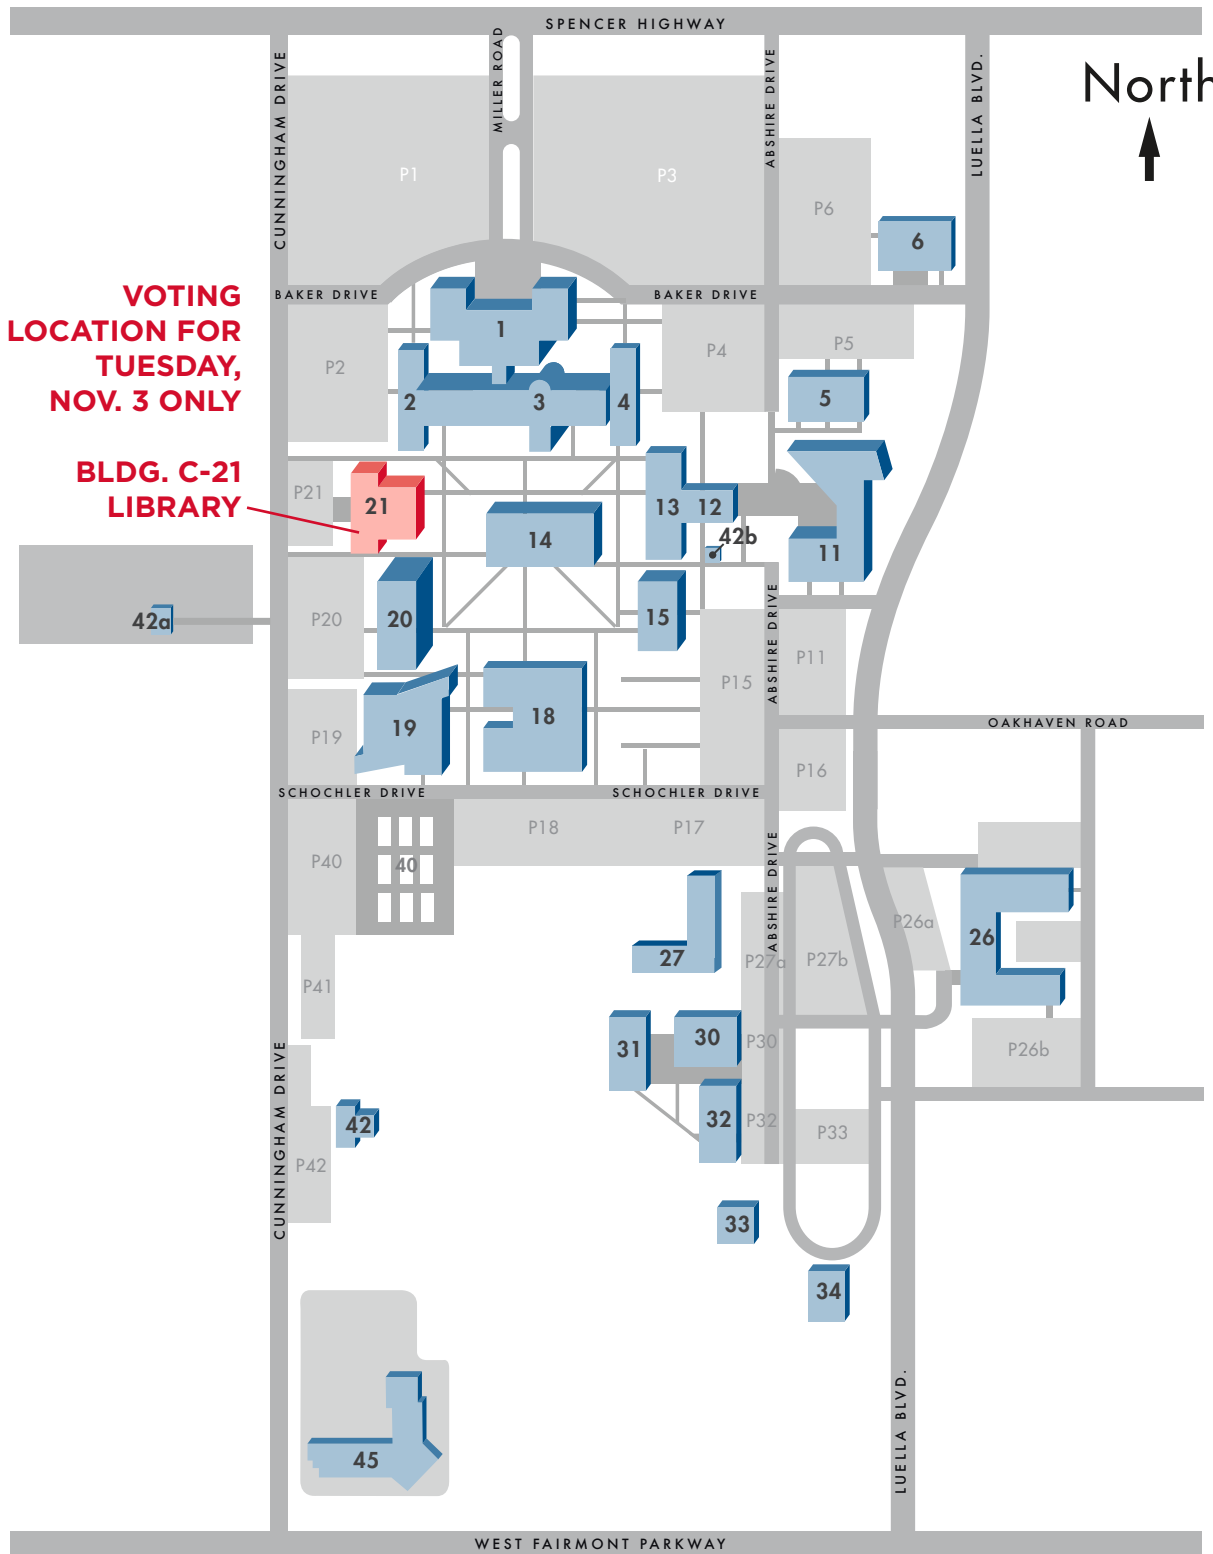

## CENTRAL CAMPUS

**VOTING  
LOCATION FOR  
TUESDAY,  
NOV. 3 ONLY**

**BLDG. C-21  
LIBRARY**

- C-1 Interactive Learning Center
- C-2 West Classroom Building
- C-3 Administration Building
- C-4 East Classroom Building
- C-5 Music Building
- C-6 Education Center-Lab School
- C-11 Health Science
- C-12 Slocomb Auditorium
- C-13 Fine Arts
- C-14 Student Center/Bookstore
- C-15 Davison Building
- C-18 Gymnasium
- C-19 Science Building
- C-20 Frels Building
- C-21 Library
- C-26 Automotive & Career Center
- C-27 Welcome Center
- C-30 Technical Education I
- C-31 Technical Education II
- C-32 Welding and CTD
- C-33 Facilities Services
- C-34 General Services Building/Deliveries
- C-40 Tennis Courts
- C-42 Facilities Services
- C-42a Switch Gear Building
- C-42b Central Plant
- C-45 LyondellBasell Center for Petrochemical, Energy, & Technology

8060 Spencer Hwy. | Pasadena, Texas 77505  
281-998-6150

An Equal Opportunity Institution

Updated 10/21/2020