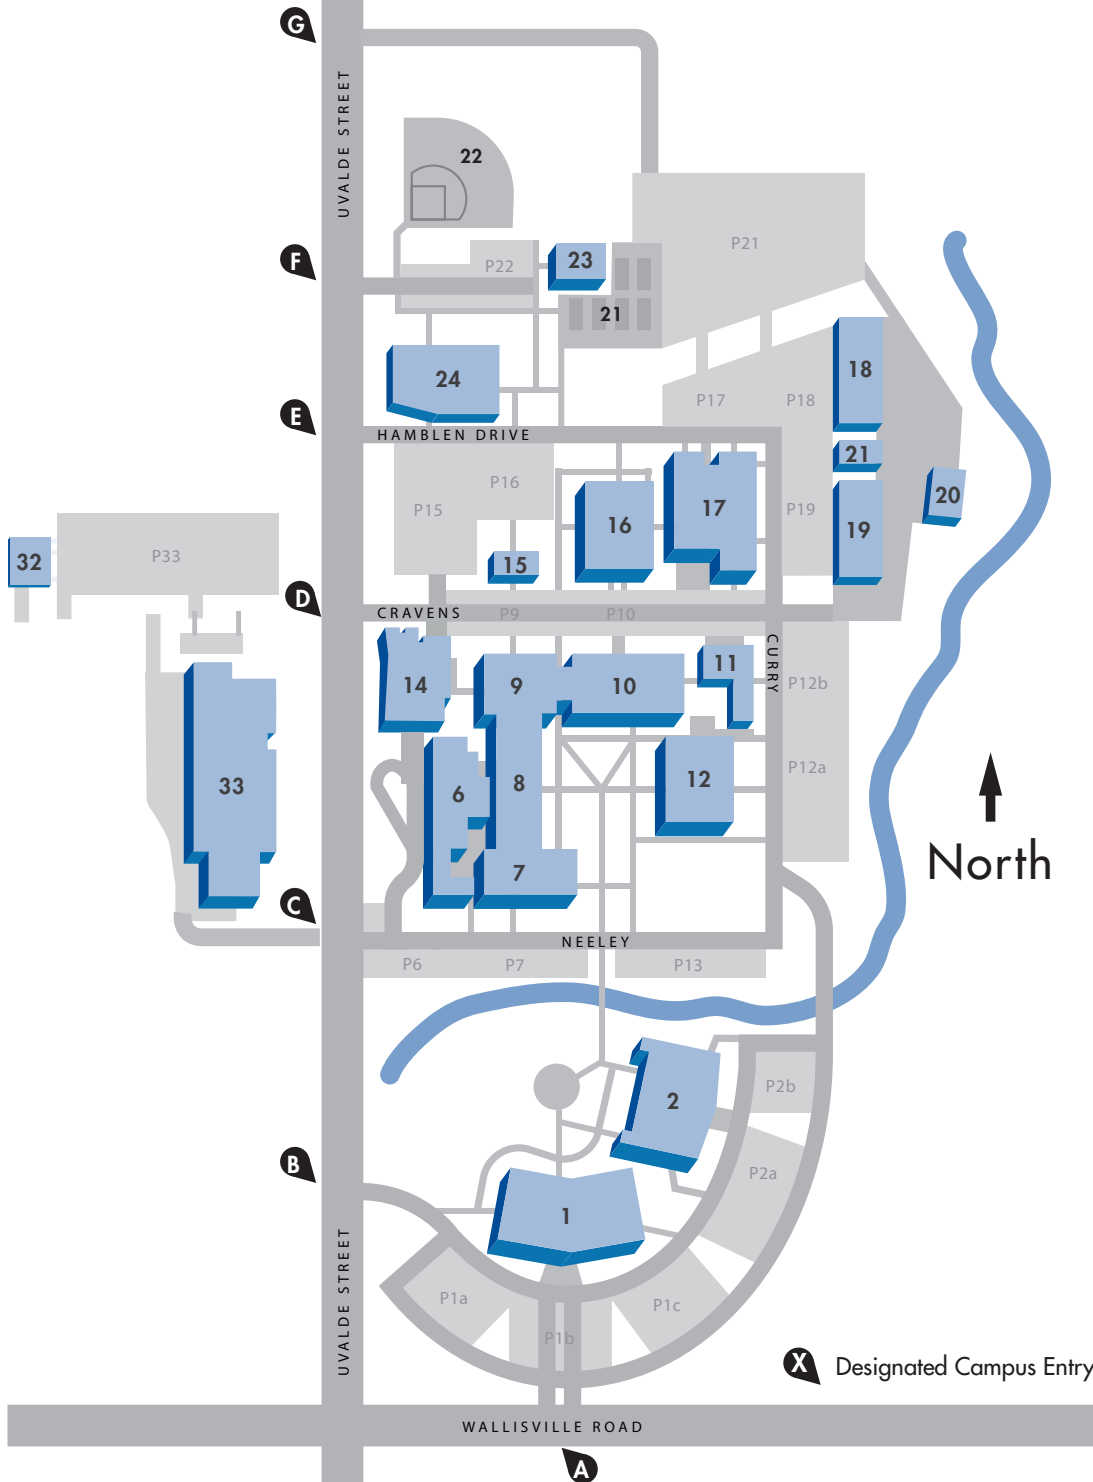

NORTH CAMPUS

- N1** Fine Arts Center
- N2** Interactive Learning Center
- N6** Welcome Center
- N7** Burleson Classroom Building
- N8** Spencer Building
- N9** Brightwell Building
- N10** Wheeler Building/Police
- N11** Bezos Academy Houston – North Shore
- N12** Student Center/Bookstore
- N14** Library
- N15** North Chiller Plant-Main Campus
- N16** Gymnasium
- N17** Science and Allied Health Building
- N18** Industrial Technology-Auto Collision
- N19** General Service Building/Deliveries
- N20** Facilities Services/Storage
- N21** Auxiliary Services
- N22** Baseball Field
- N23** Baseball Training Facility
- N24** Cosmetology and Culinary Center
- N32** North Chiller Plant-CIT
- N33** Center for Industrial Technology