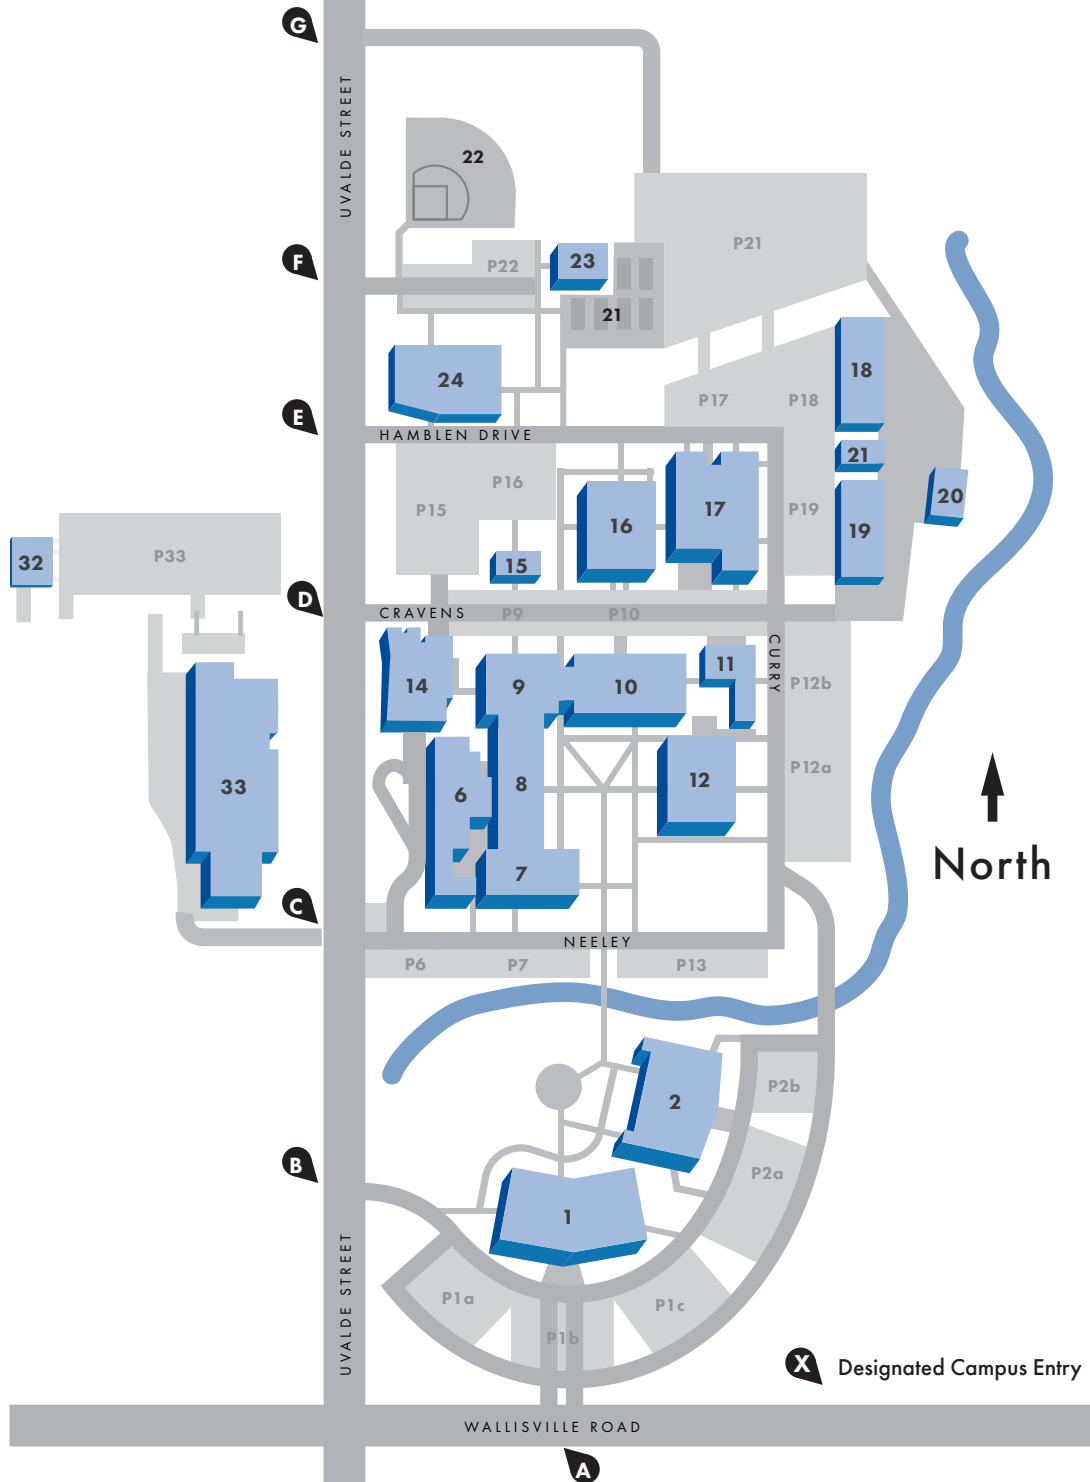

## NORTH CAMPUS

- N1** Grant Fine Arts
- N2** Interactive Learning Center
- N6** Welcome Center
- N7** Burleson Classroom Building
- N8** Spencer Building
- N9** Brightwell Building
- N10** Wheeler Building/Police
- N11** Bezos Academy Houston – North Shore
- N12** Student Center/Bookstore
- N14** Library
- N15** North Chiller Plant-Main Campus
- N16** Gymnasium
- N17** Science and Allied Health Building
- N18** Industrial Technology-Auto Collision
- N19** General Service Building/Deliveries
- N20** Facilities Services/Storage
- N21** Auxiliary Services
- N22** Baseball Field
- N23** Baseball Training Facility
- N24** Cosmetology and Culinary Center
- N32** North Chiller Plant-CIT
- N33** Center for Industrial Technology