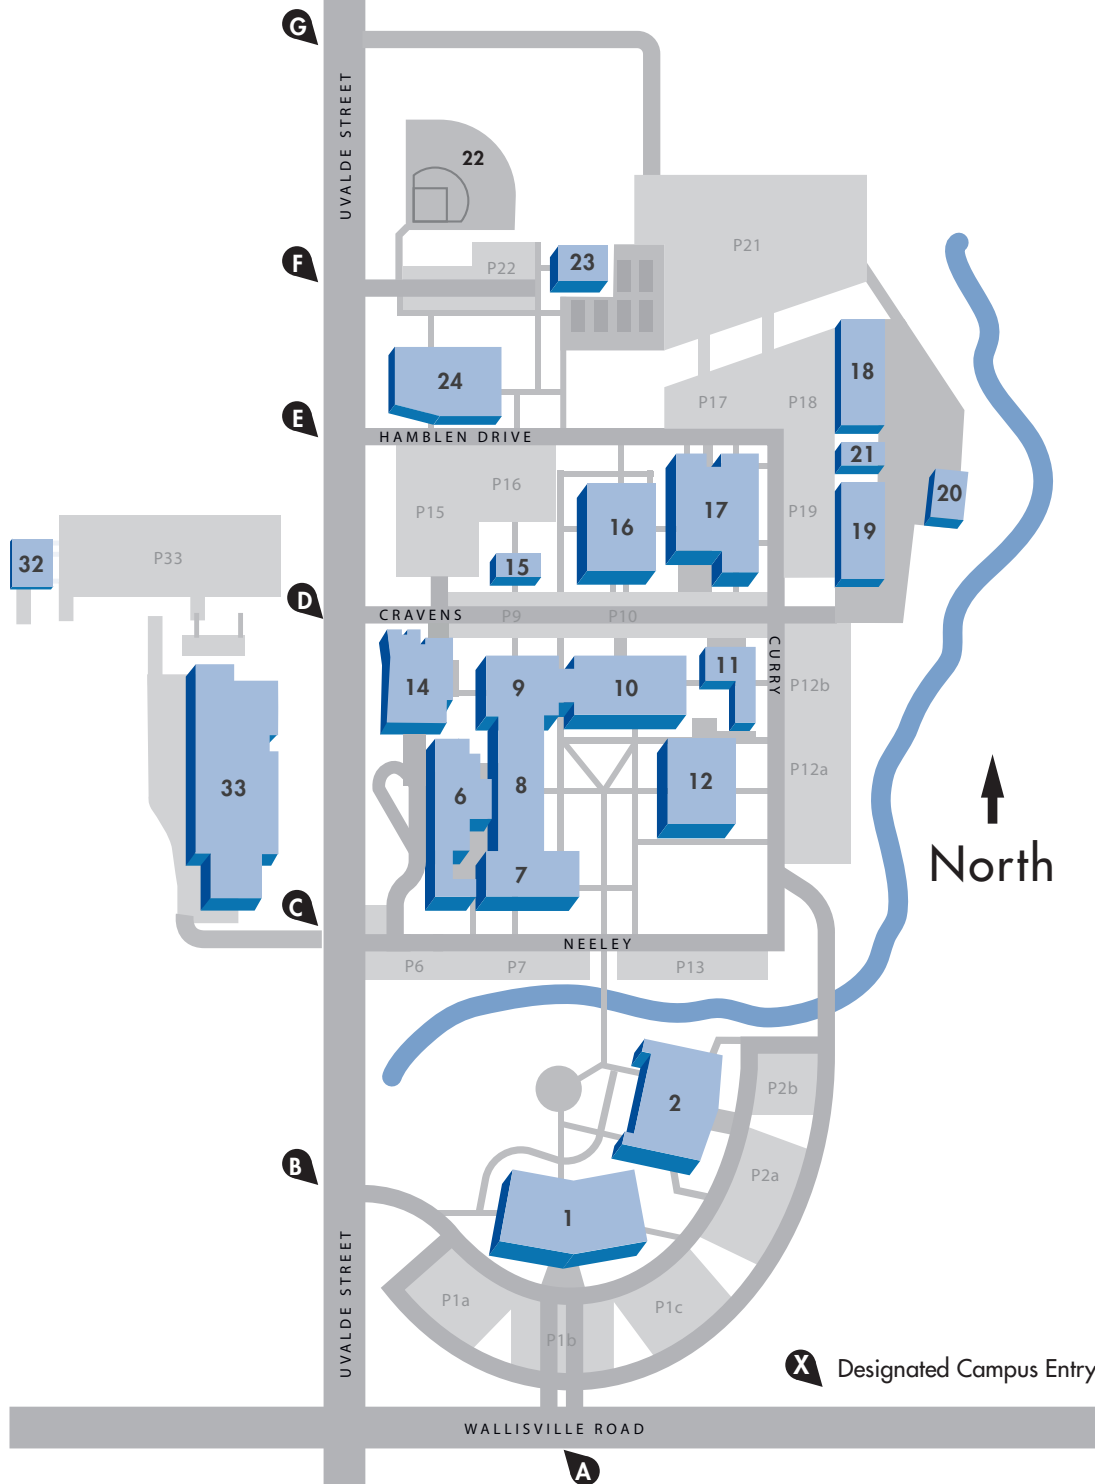

NORTH CAMPUS

- N-1** Fine Arts Center
- N-2** Interactive Learning Center
- N-6** Welcome Center
- N-7** Burleson Classroom
- N-8** Spencer Building
- N-9** Brightwell Technical
- N-10** Wheeler Technical
- N-11** Children Center-Lab School
- N-12** Student Center/Bookstore
- N-14** Library
- N-15** North Chiller Plant-Main Campus
- N-16** Gymnasium
- N-17** Science and Allied Health
- N-18** Industrial Technology-Auto Collision
- N-19** Industrial Technology
- N-20** Industrial Technology
- N-21** Support Services Center/Deliveries
- N-22** Baseball Field
- N-23** Baseball Training Facility
- N-24** Cosmetology and Culinary Center
under construction
- N-32** North Chiller Plant-CIT
- N-33** Center for Industrial Technology