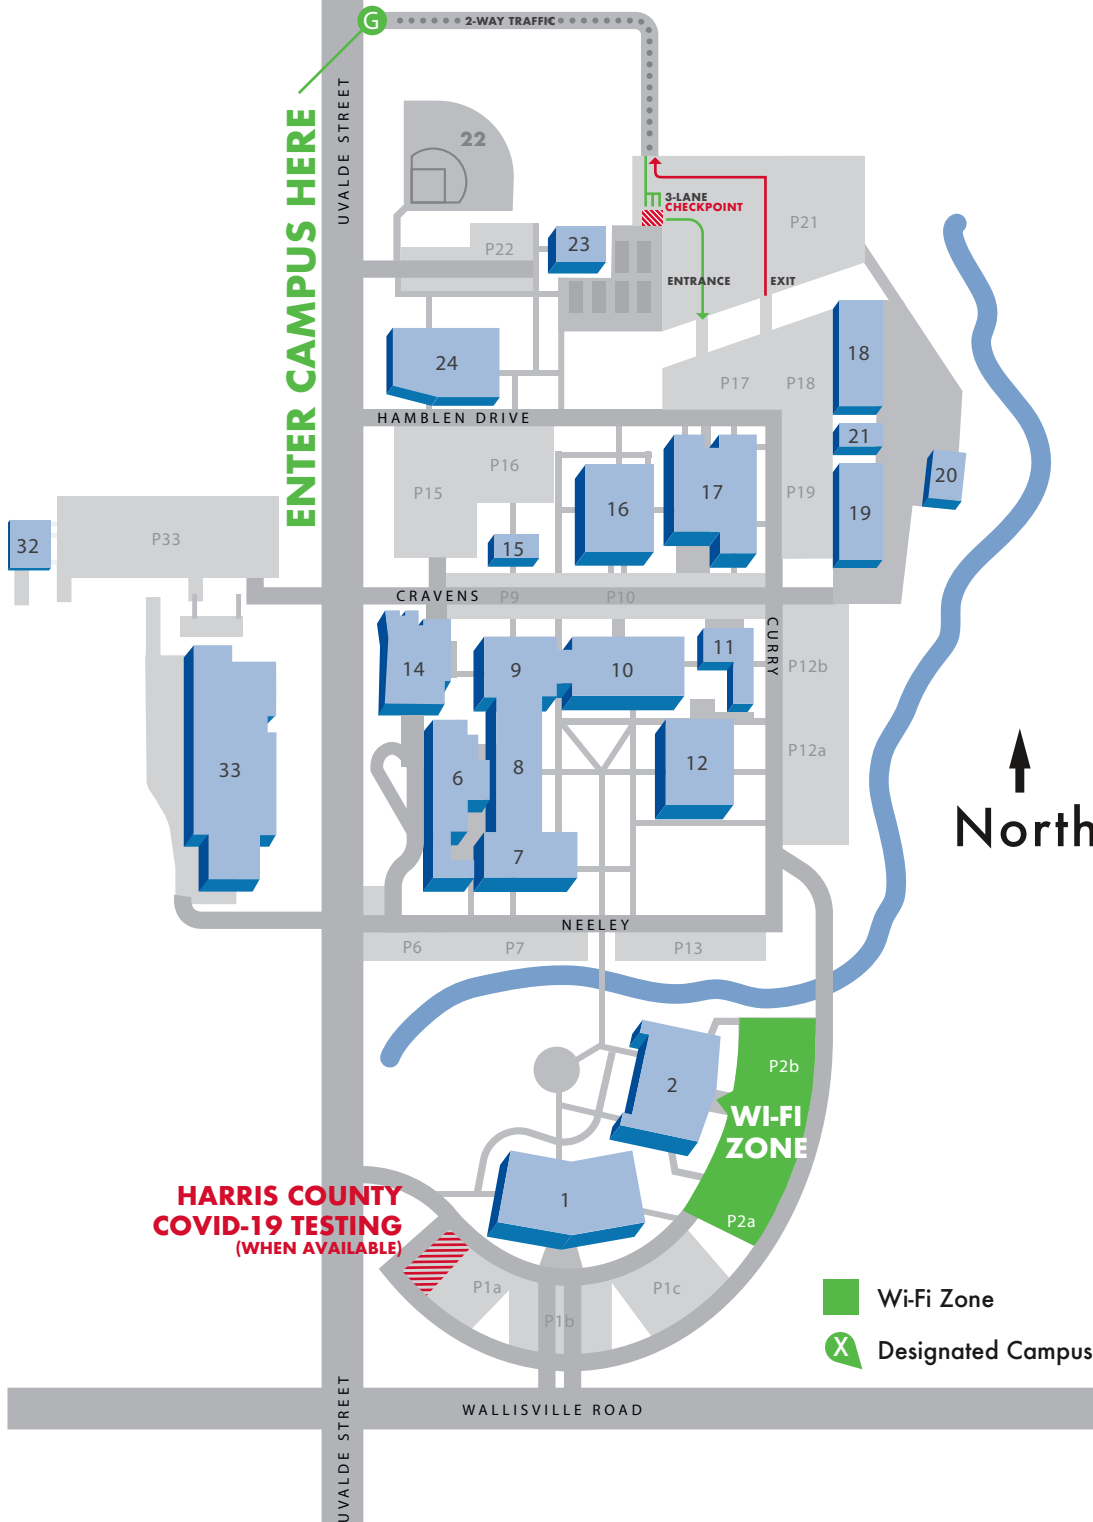

NORTH CAMPUS

- N-1 Fine Arts Center
- N-2 Interactive Learning Center
- N-6 Welcome Center
- N-7 Burleson Classroom
- N-8 Spencer Building
- N-9 Brightwell Building
- N-10 Wheeler Building
- N-11 Children Center-Lab School
- N-12 Student Center/Bookstore
- N-14 Library
- N-15 North Chiller Plant-Main Campus
- N-16 Gymnasium
- N-17 Science and Allied Health
- N-18 Industrial Technology-Auto Collision
- N-19 Industrial Technology
- N-20 General Services Building
- N-21 Support Services Center/Deliveries/Maintenance
- N-22 Baseball Field
- N-23 Baseball Training Facility
- N-24 Cosmetology and Culinary Center
- N-32 North Chiller Plant-CIT
- N-33 Center for Industrial Technology