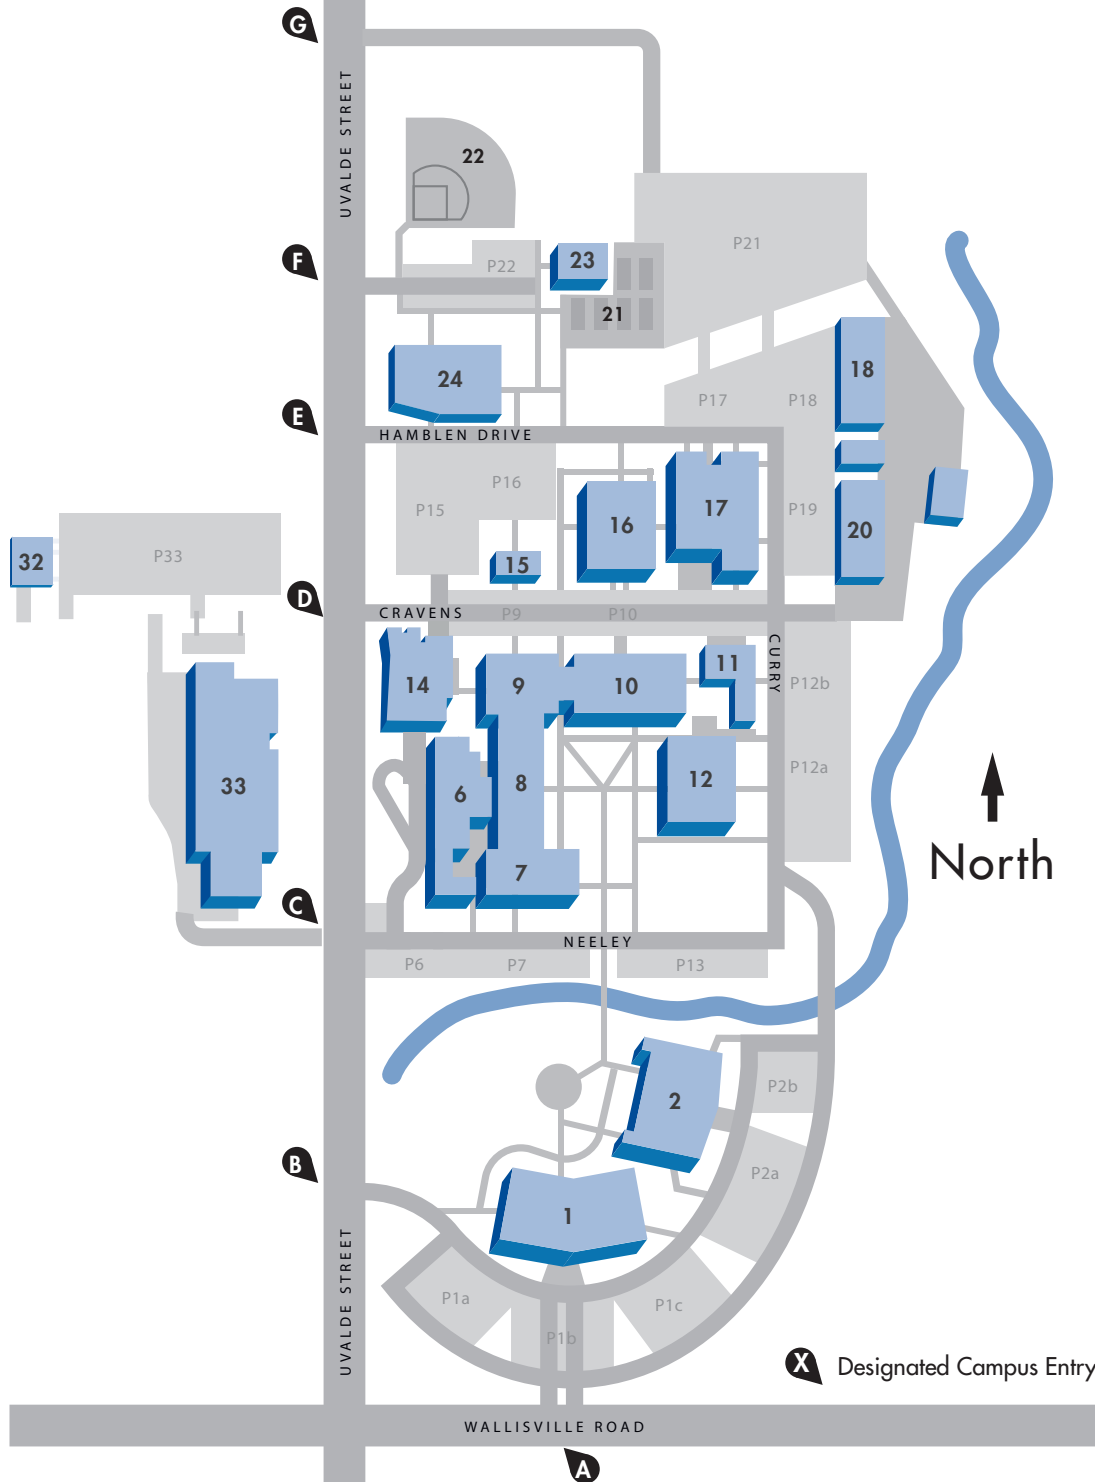

NORTH CAMPUS

- N-1** Fine Arts Center
- N-2** Interactive Learning Center
- N-6** Welcome Center
- N-7** Burleson Classroom
- N-8** Spencer Building
- N-9** Brightwell Technical
- N-10** Wheeler Technical
- N-11** Children Center-Lab School
- N-12** Student Center/Bookstore
- N-14** Library
- N-15** North Chiller Plant-Main Campus
- N-16** Gymnasium
- N-17** Science and Allied Health
- N-18** Industrial Technology-Auto Collision
- N-20** Support Services Center/Deliveries
- N-21** Tennis Courts
- N-22** Baseball Field
- N-23** Baseball Training Facility
- N-24** Cosmetology and Culinary Center
under construction
- N-32** North Chiller Plant-CIT
- N-33** Center for Industrial Technology