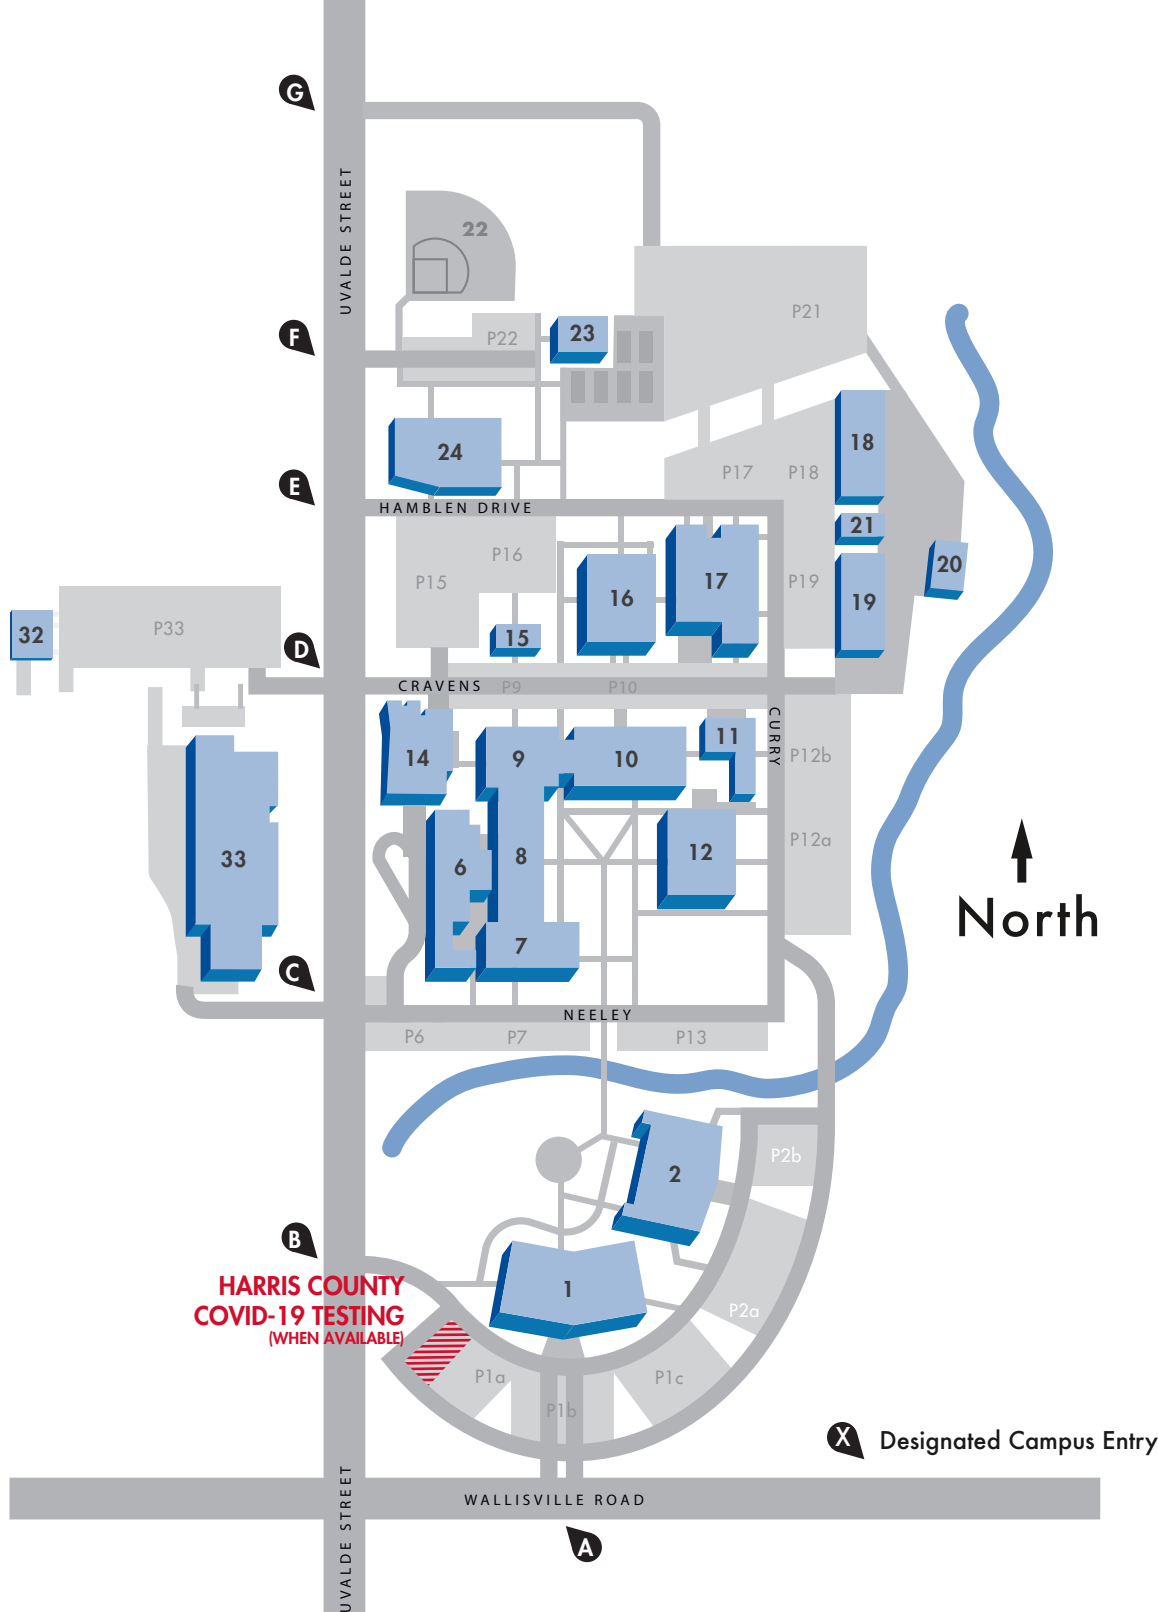

NORTH CAMPUS

- N-1 Fine Arts Center
- N-2 Interactive Learning Center
- N-6 Welcome Center
- N-7 Burluson Classroom
- N-8 Spencer Building
- N-9 Brightwell Technical
- N-10 Wheeler Building
- N-11 Children Center-Lab School
- N-12 Student Center/Bookstore
- N-14 Library
- N-15 North Chiller Plant-Main Campus
- N-16 Gymnasium
- N-17 Science and Allied Health
- N-18 Industrial Technology-Auto Collision
- N-19 Industrial Technology
- N-20 Industrial Technology
- N-21 General Services Building/Deliveries
- N-22 Baseball Field
- N-23 Baseball Training Facility
- N-24 Cosmetology and Culinary Center
- N-32 North Chiller Plant-CIT
- N-33 Center for Industrial Technology