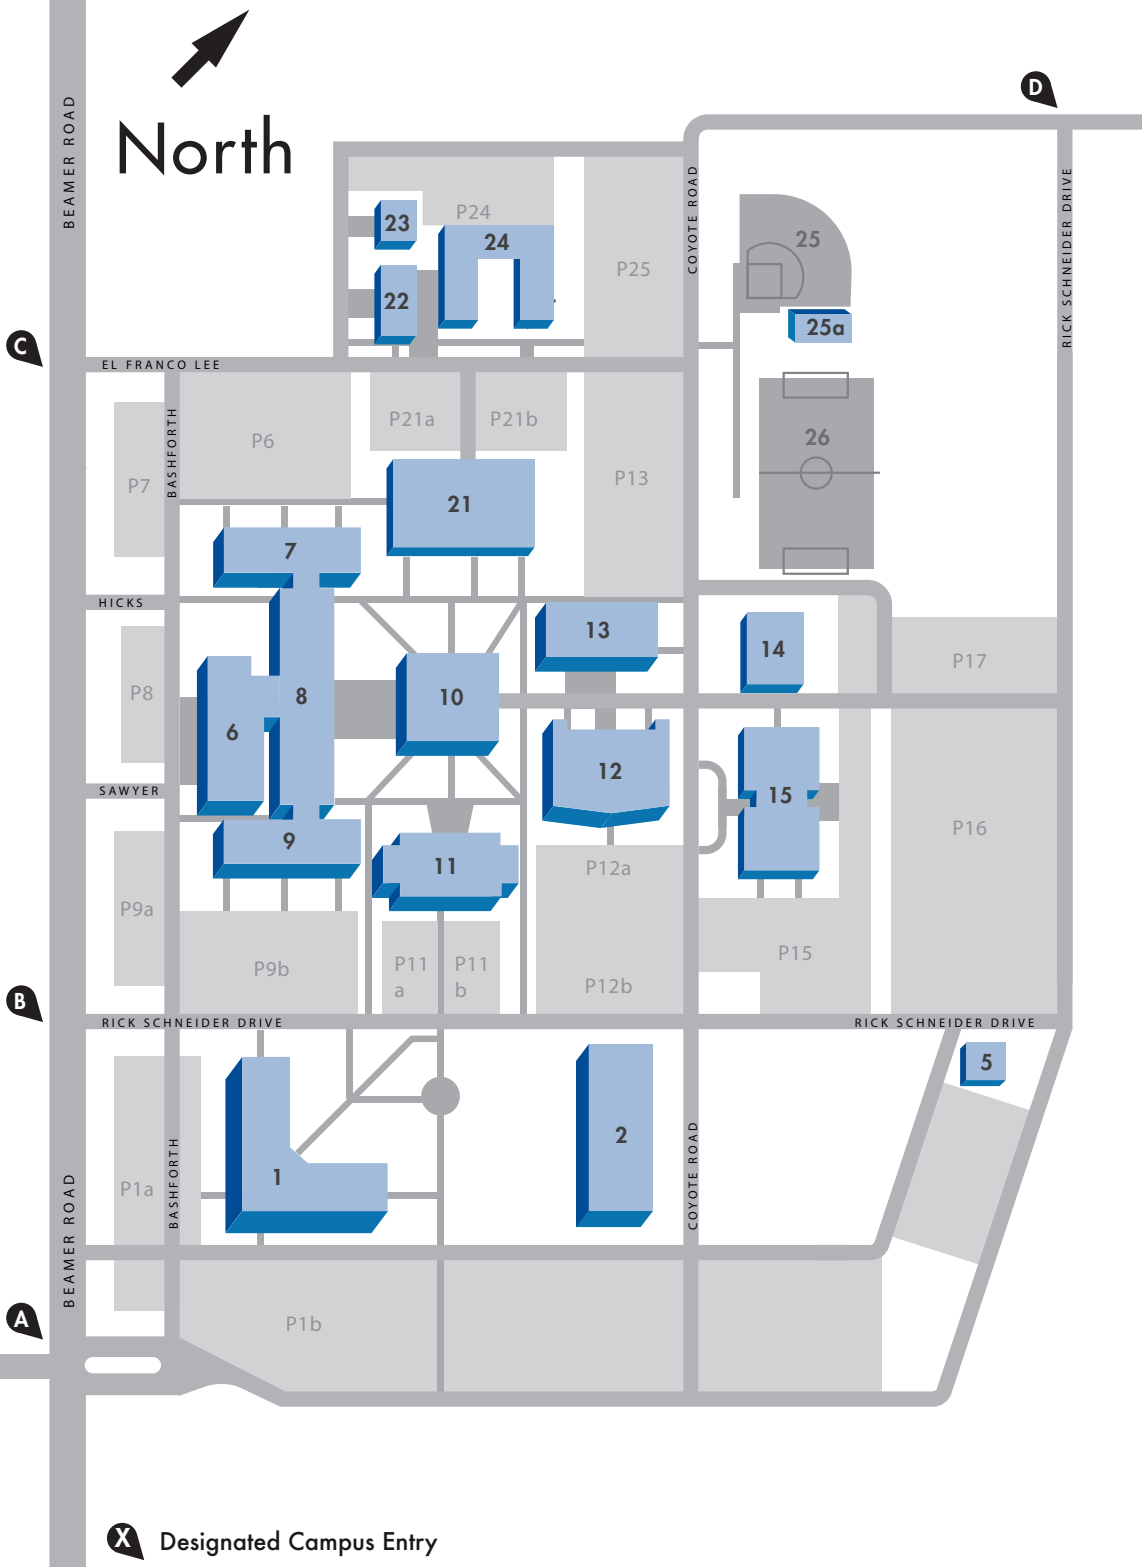

SOUTH CAMPUS

- S1 Science and Allied Health Building
- S2 Engineering and Technology Center
- S5 East Plant
- S6 Welcome Center
- S7 Academic Wing-North
- S8 Academic Hall
- S9 Academic Wing-South
- S10 Library
- S11 Student Center/Bookstore
- S12 Interactive Learning Center
- S13 Jones Classroom Building
- S14 HVAC Technology
- S15 Fine Arts Center
- S21 Gymnasium
- S22 General Services Building/Deliveries
- S23 West Plant
- S24 Cosmetology Center
- S25 Softball Field
- S25a Softball Training Facility
- S26 Soccer Field

**13735 Beamer Rd.
Houston, Texas 77089
281-998-6150**

An Equal Opportunity Institution

Updated 10/20/2022

X Designated Campus Entry