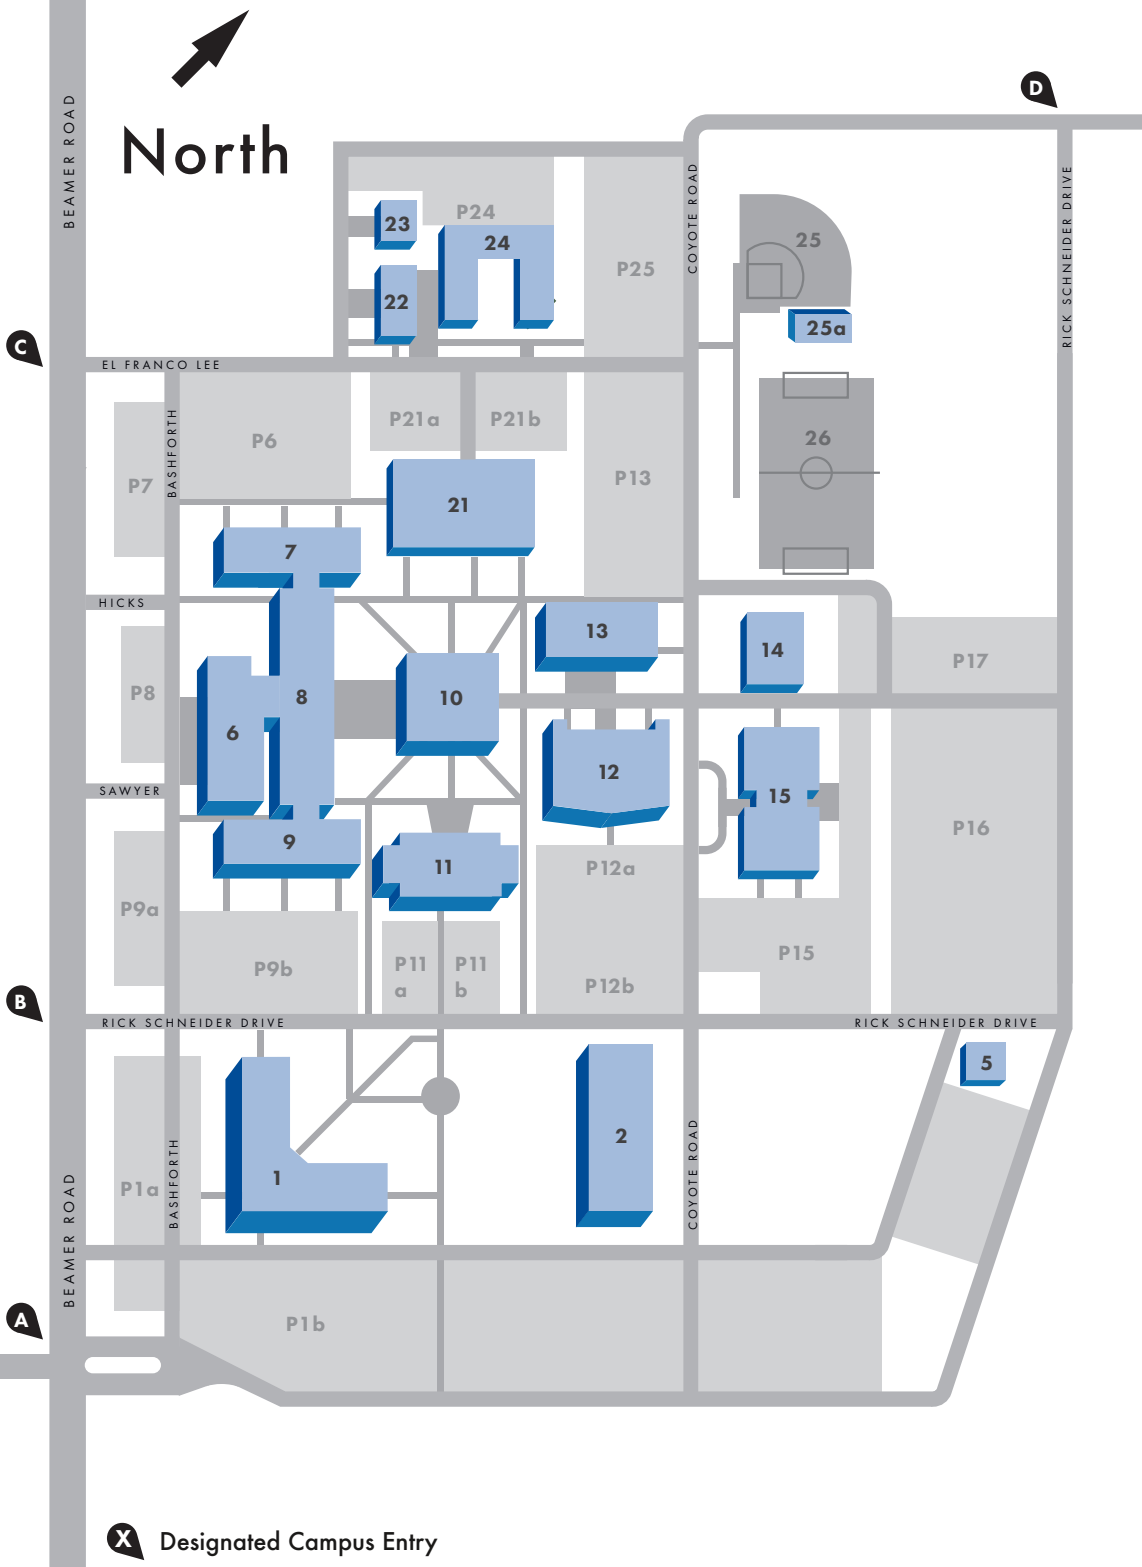

SOUTH CAMPUS

- S1 Science and Allied Health Building
- S2 Engineering and Technology Center
- S5 East Plant
- S6 Welcome Center
- S7 Academic Wing-North
- S8 Academic Hall
- S9 Academic Wing-South
- S10 Library
- S11 Student Center/Bookstore
- S12 Interactive Learning Center
- S13 Jones Classroom Building
- S14 HVAC Technology
- S15 Flickinger Fine Arts
- S21 Gymnasium
- S22 General Services Building/Deliveries
- S23 West Plant
- S24 Cosmetology Center
- S25 Softball Field
- S25a Softball Training Facility
- S26 Soccer Field

13735 Beamer Rd.
Houston, Texas 77089
281-998-6150

An Equal Opportunity Institution

Updated 5/2/2023

North

X Designated Campus Entry