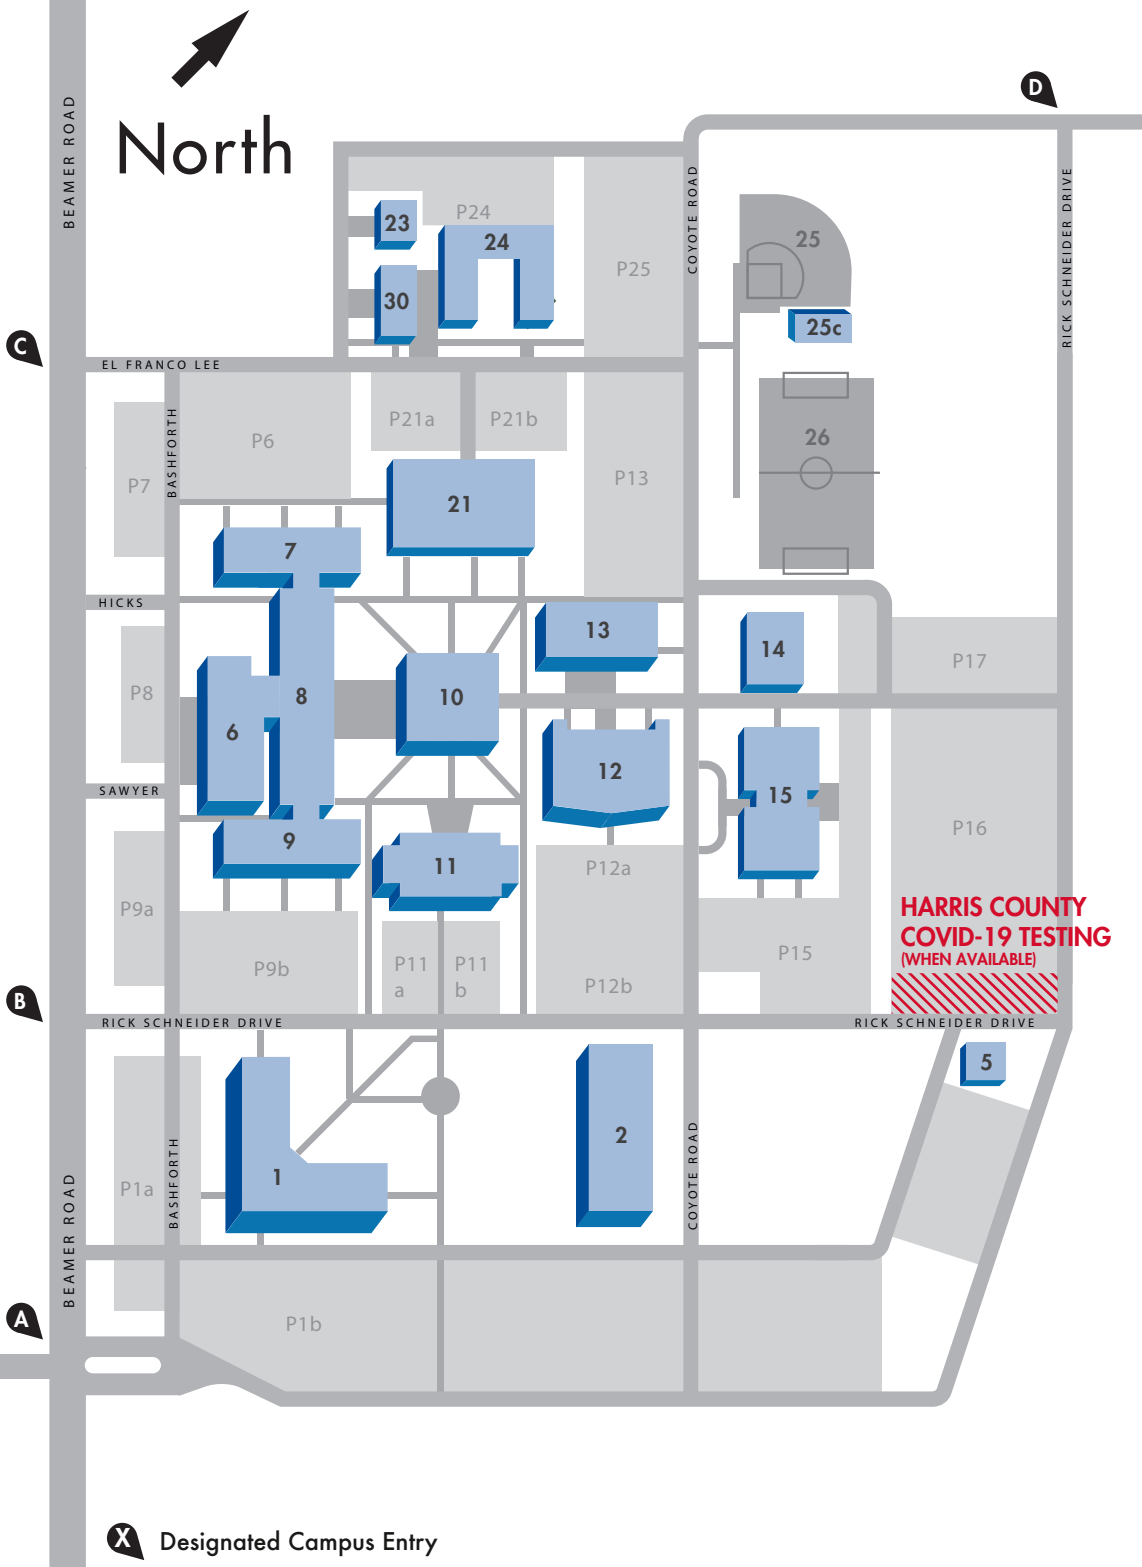

SOUTH CAMPUS

- S-1 Science and Allied Health
- S-2 Engineering and Technology Center
- S-5 Central Plant
- S-6 Welcome Center
- S-7 Academic Wing-North
- S-8 Academic Hall
- S-9 Academic Wing-South
- S-10 Library
- S-11 Student Center/Bookstore
- S-12 Interactive Learning Center
- S-13 Jones Building
- S-14 HVAC Technology
- S-15 Fine Arts Center
- S-21 Gymnasium
- S-23 Central Plant
- S-24 Cosmetology Center
- S-25 Softball Field
- S-25c Softball Training Facility
- S-26 Soccer Field
- S-30 General Services Building/Deliveries

13735 Beamer Rd.
Houston, Texas 77089
281-998-6150

An Equal Opportunity Institution

Updated 1/8/2021

X Designated Campus Entry