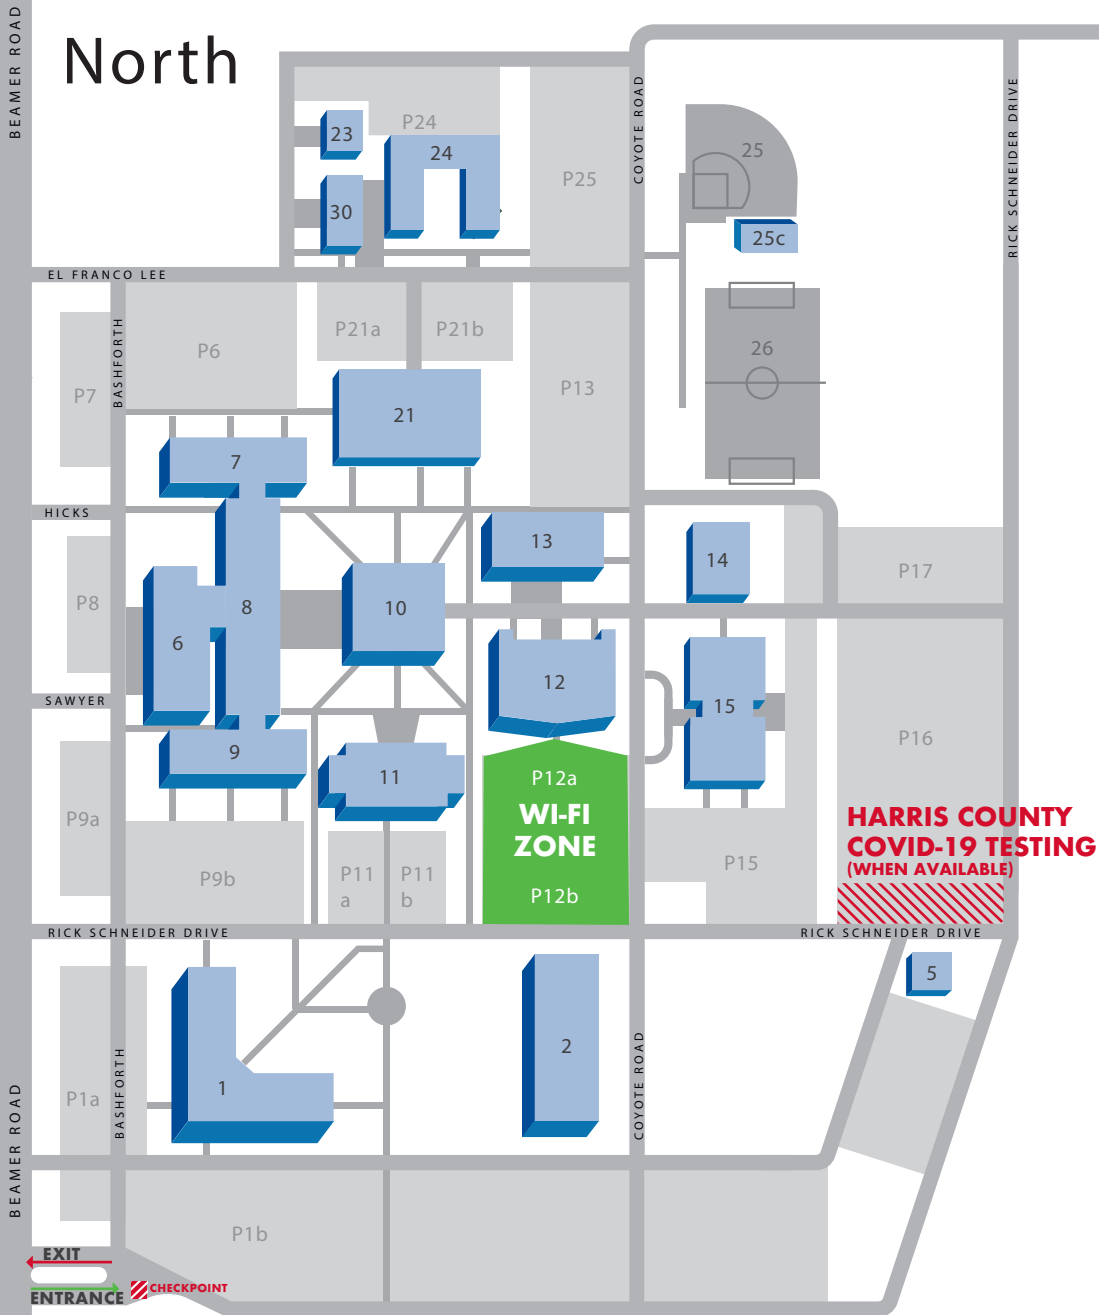

SOUTH CAMPUS

- S-1 Science and Allied Health
- S-2 Engineering and Technology Center
- S-6 Welcome Center
- S-5 Central Plant
- S-7 Academic Wing-North
- S-8 Academic Hall
- S-9 Academic Wing-South
- S-10 Library
- S-11 Student Center/Bookstore
- S-12 Interactive Learning Center
- S-13 Jones Technical Building
- S-14 HVAC Technology
- S-15 Fine Arts Center
- S-21 Gymnasium
- S-23 Industrial Technology Center
- S-24 Cosmetology Center
- S-25 Softball Field
- S-25c Softball Training Facility
- S-26 Soccer Field
- S-30 General Services Building/Deliveries

13735 Beamer Rd.
Houston, Texas 77089
281-998-6150

An Equal Opportunity Institution

Updated 8/31/2020

North 

ENTER CAMPUS HERE 

-  Wi-Fi Zone
-  Designated Campus Entry