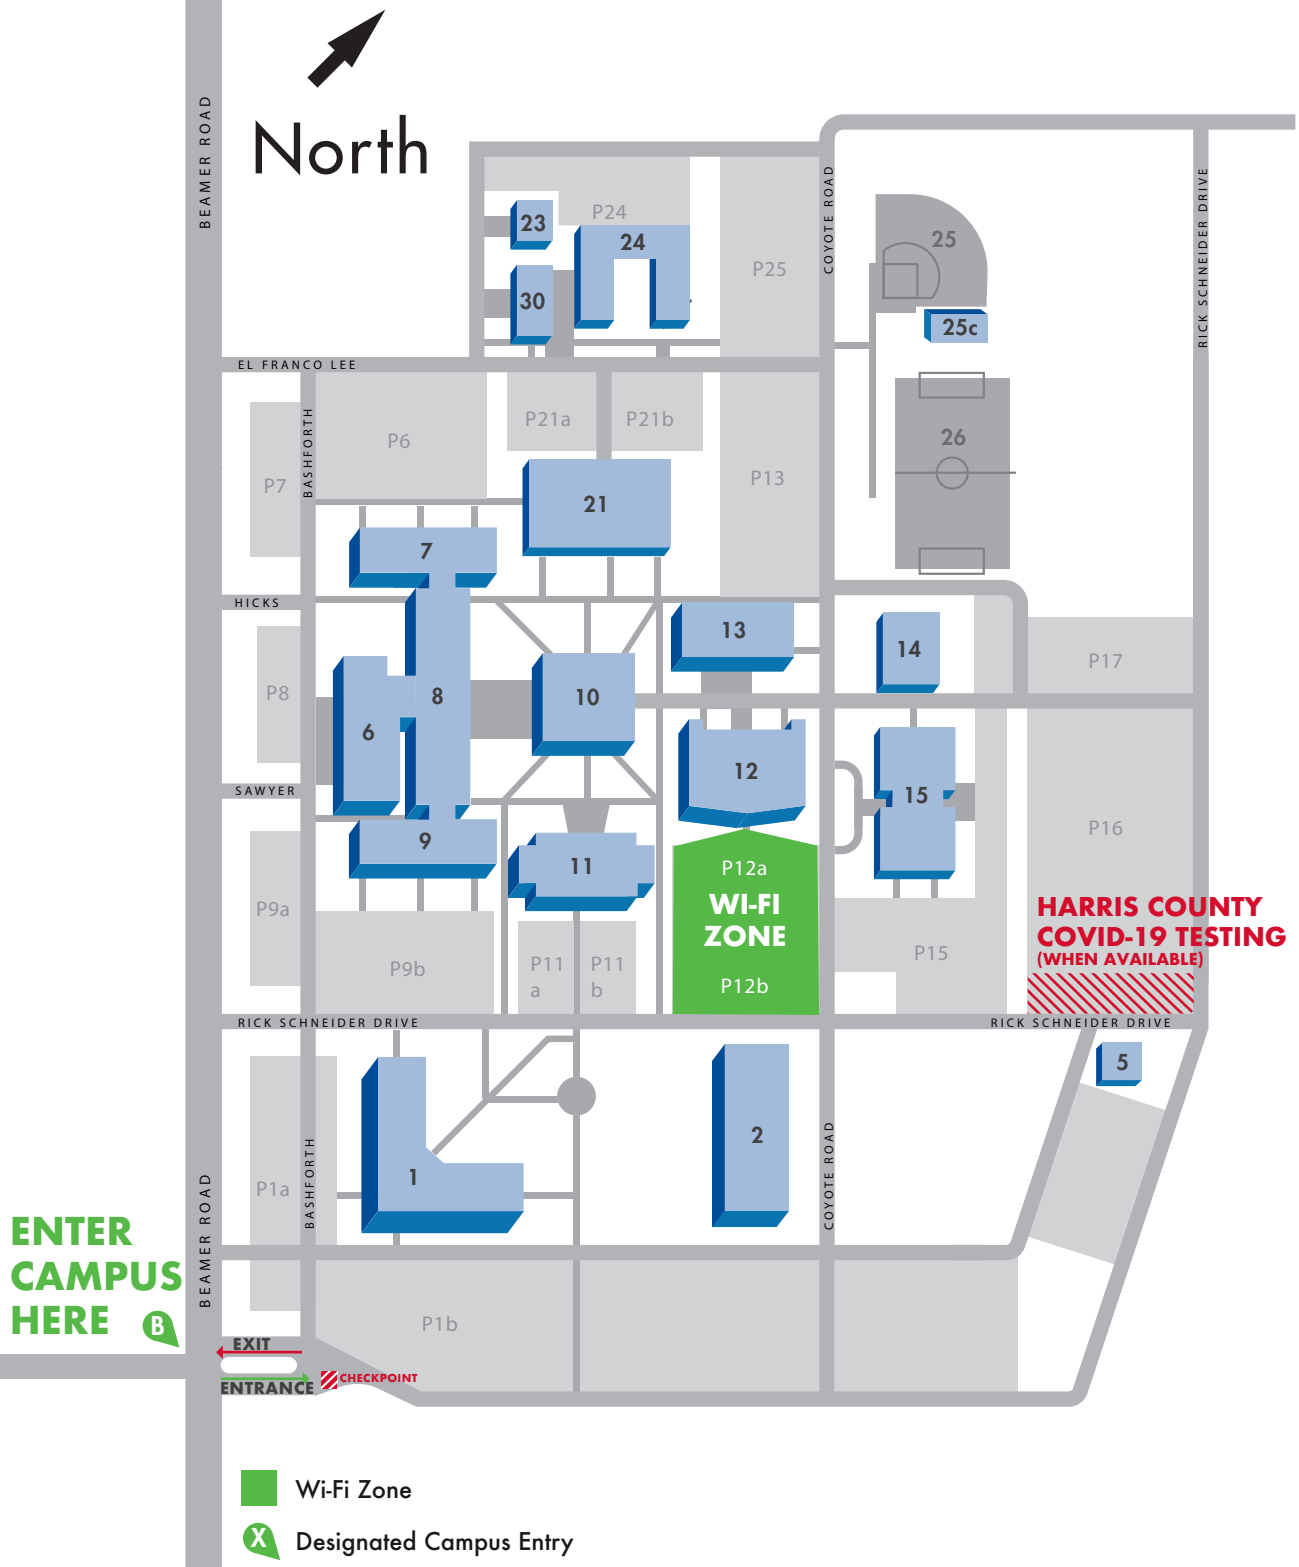

SOUTH CAMPUS

- S-1 Science and Allied Health
- S-2 Engineering and Technology Center
- S-5 Central Plant
- S-6 Welcome Center
- S-7 Academic Wing-North
- S-8 Academic Hall
- S-9 Academic Wing-South
- S-10 Library
- S-11 Student Center/Bookstore
- S-12 Interactive Learning Center
- S-13 Jones Technical Building
- S-14 HVAC Technology
- S-15 Fine Arts Center
- S-21 Gymnasium
- S-23 Industrial Technology Center
- S-24 Cosmetology Center
- S-25 Softball Field
- S-25c Softball Training Facility
- S-26 Soccer Field
- S-30 General Services Building/Deliveries

13735 Beamer Rd.
Houston, Texas 77089
281-998-6150

An Equal Opportunity Institution

Updated 9/15/2020

ENTER CAMPUS HERE B

EXIT
ENTRANCE CHECKPOINT

-  Wi-Fi Zone
-  Designated Campus Entry