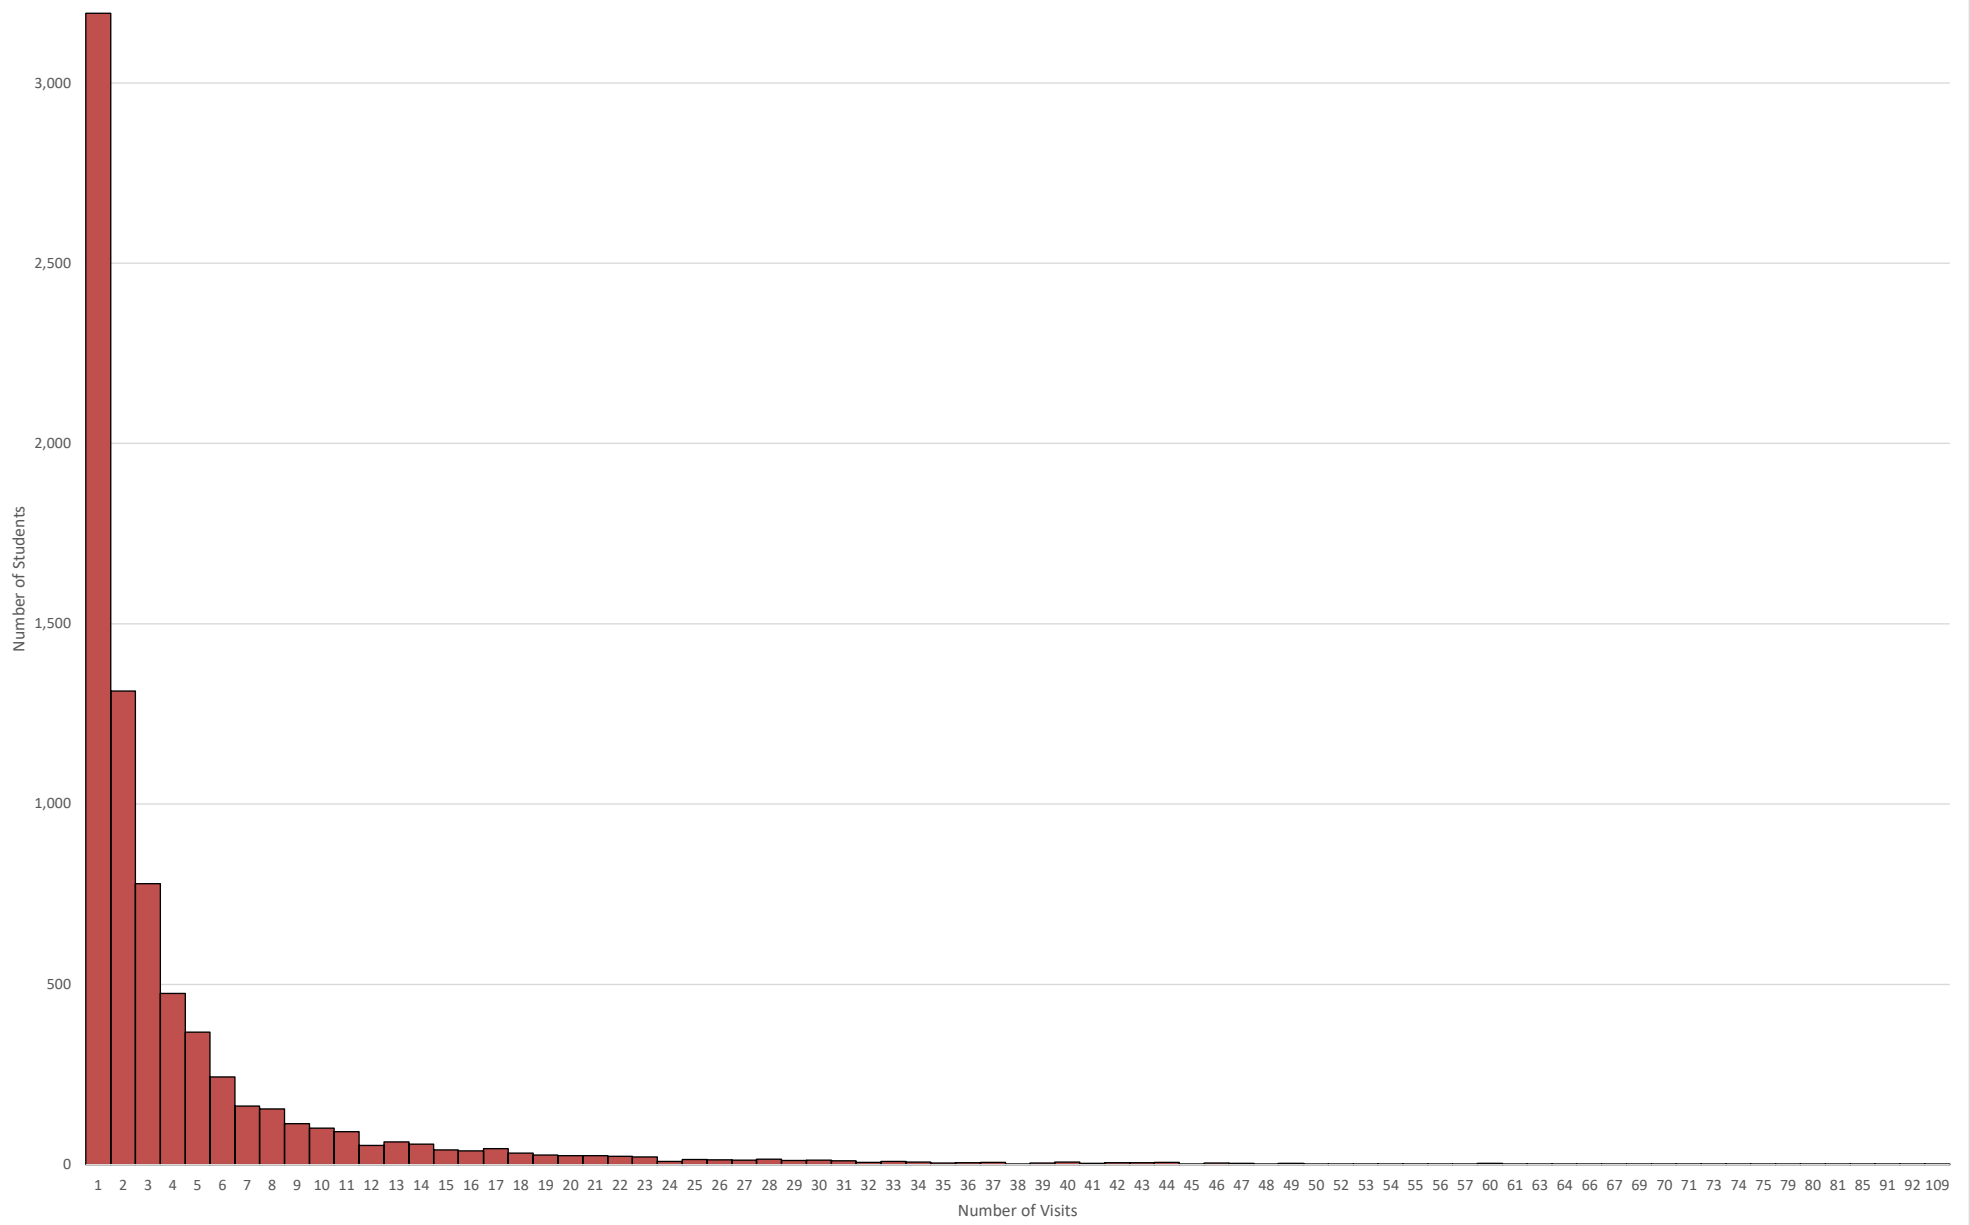

Campus: South Campus
Tutoring Center Visits

Spring 2017 - Spring 2021	
Number of Visits	Number of Students
1	3,193
2	1,313
3	779
4	475
5	367
6	243
7	162
8	154
9	113
10	101
11	91
12	53
13	63
14	56
15	40
16	38
17	44
18	32
19	26
20	24
21	24
22	23
23	21
24	9
25	14
26	13
27	12
28	15
29	11
30	12
31	10
32	6
33	9
34	7
35	4
36	5
37	6
38	2
39	4
40	7
41	3
42	5

Spring 2017 - Spring 2021	
Number of Visits	Number of Students
43	5
44	6
45	2
46	4
47	3
48	1
49	3
50	1
52	1
53	2
54	1
55	2
56	2
57	2
60	3
61	1
63	2
64	2
66	1
67	2
69	1
70	1
71	1
73	2
74	1
75	1
79	1
80	1
81	1
85	1
91	2
92	1
109	1

South Campus Tutoring Centers Visits
Spring 2017 - Spring 2021