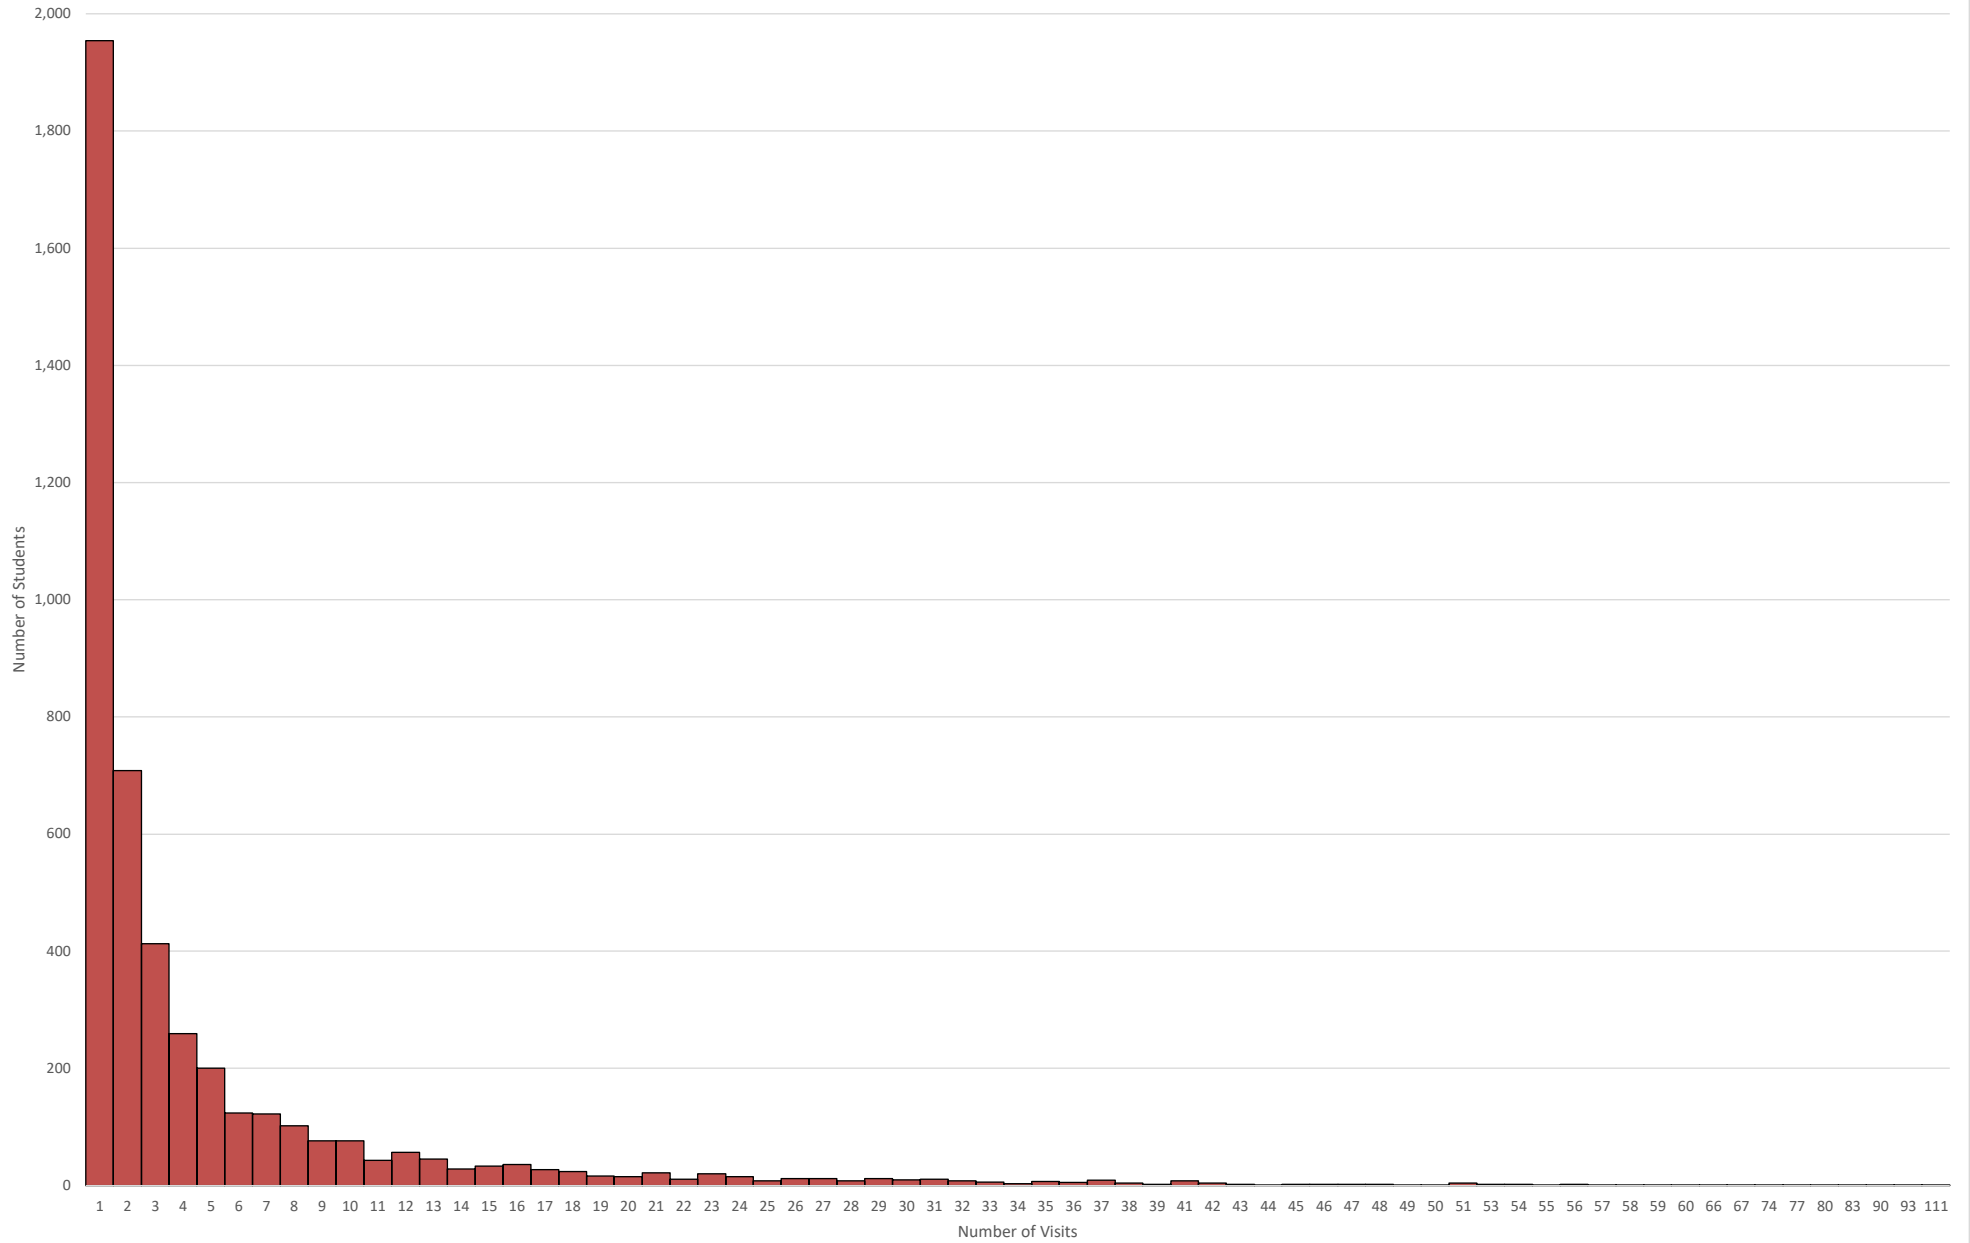

**Campus: North Campus
Tutoring Center Visits**

Spring 2017 - Spring 2021	
Number of Visits	Number of Students
1	1,954
2	708
3	413
4	259
5	200
6	124
7	122
8	102
9	76
10	76
11	43
12	57
13	45
14	28
15	33
16	36
17	27
18	24
19	16
20	15
21	22
22	11
23	20
24	15
25	8
26	12
27	12
28	8
29	12
30	10
31	11
32	8
33	6
34	3
35	7
36	5
37	9
38	4
39	2
41	8
42	4
43	2

Spring 2017 - Spring 2021	
Number of Visits	Number of Students
44	1
45	2
46	2
47	2
48	2
49	1
50	1
51	4
53	2
54	2
55	1
56	2
57	1
58	1
59	1
60	1
66	1
67	1
74	1
77	1
80	1
83	1
90	1
93	1
111	1

North Campus Tutoring Centers Visits
Spring 2017 - Spring 2021