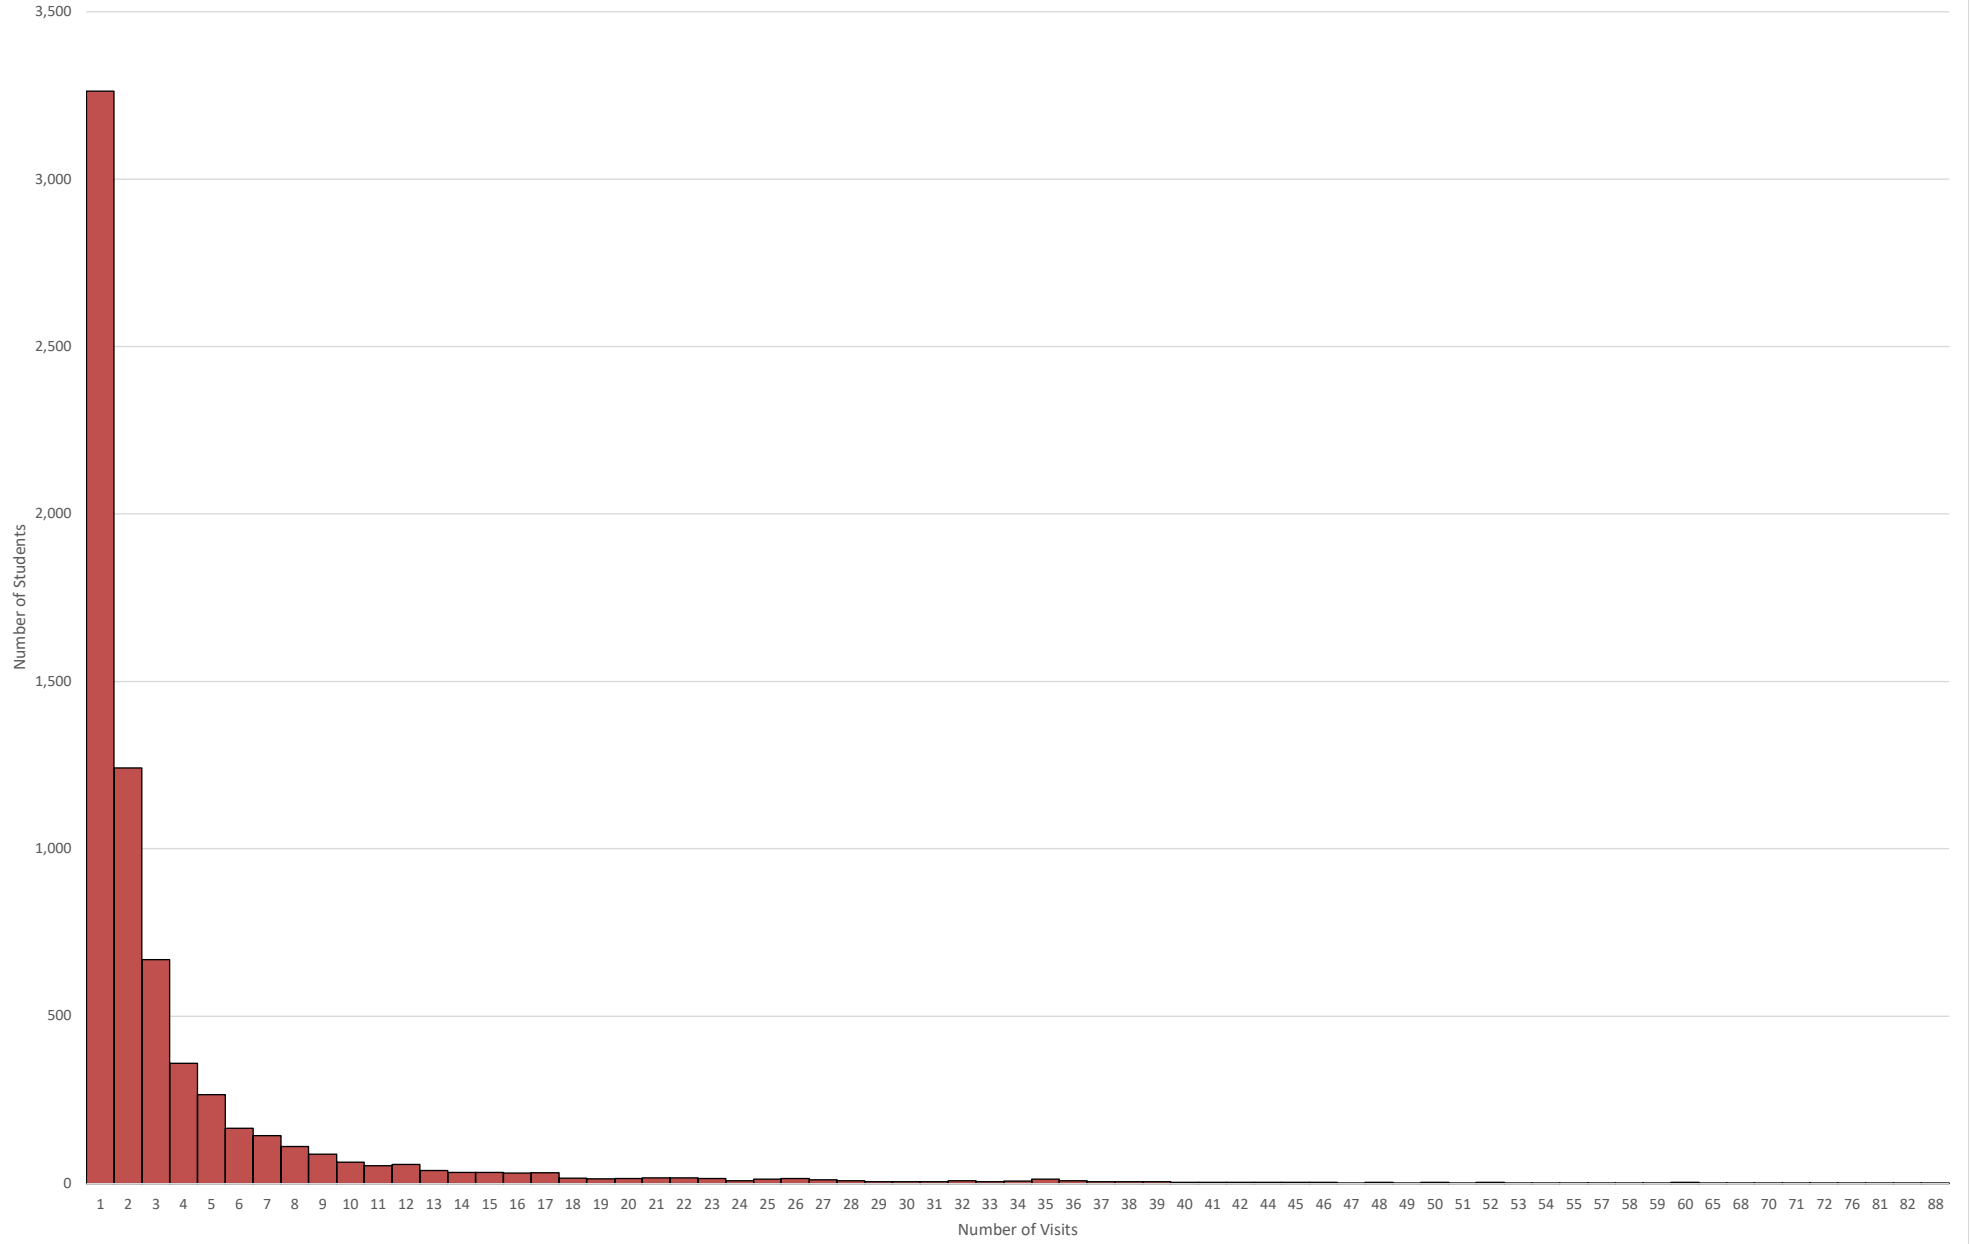

**Campus: Central Campus
Tutoring Center Visits**

Spring 2017 - Spring 2021	
Number of Visits	Number of Students
1	3,263
2	1,241
3	669
4	359
5	265
6	165
7	143
8	110
9	87
10	64
11	53
12	57
13	39
14	33
15	33
16	31
17	32
18	16
19	14
20	15
21	17
22	17
23	15
24	8
25	13
26	15
27	11
28	8
29	5
30	5
31	6
32	8
33	6
34	7
35	13
36	8
37	6
38	6
39	5
40	4
41	3
42	4

Spring 2017 - Spring 2021	
Number of Visits	Number of Students
44	4
45	3
46	3
47	2
48	3
49	1
50	3
51	2
52	3
53	2
54	1
55	1
57	2
58	1
59	1
60	3
65	1
68	1
70	2
71	1
72	1
76	1
81	1
82	1
88	1

Central Campus Tutoring Centers Visits
Spring 2017 - Spring 2021