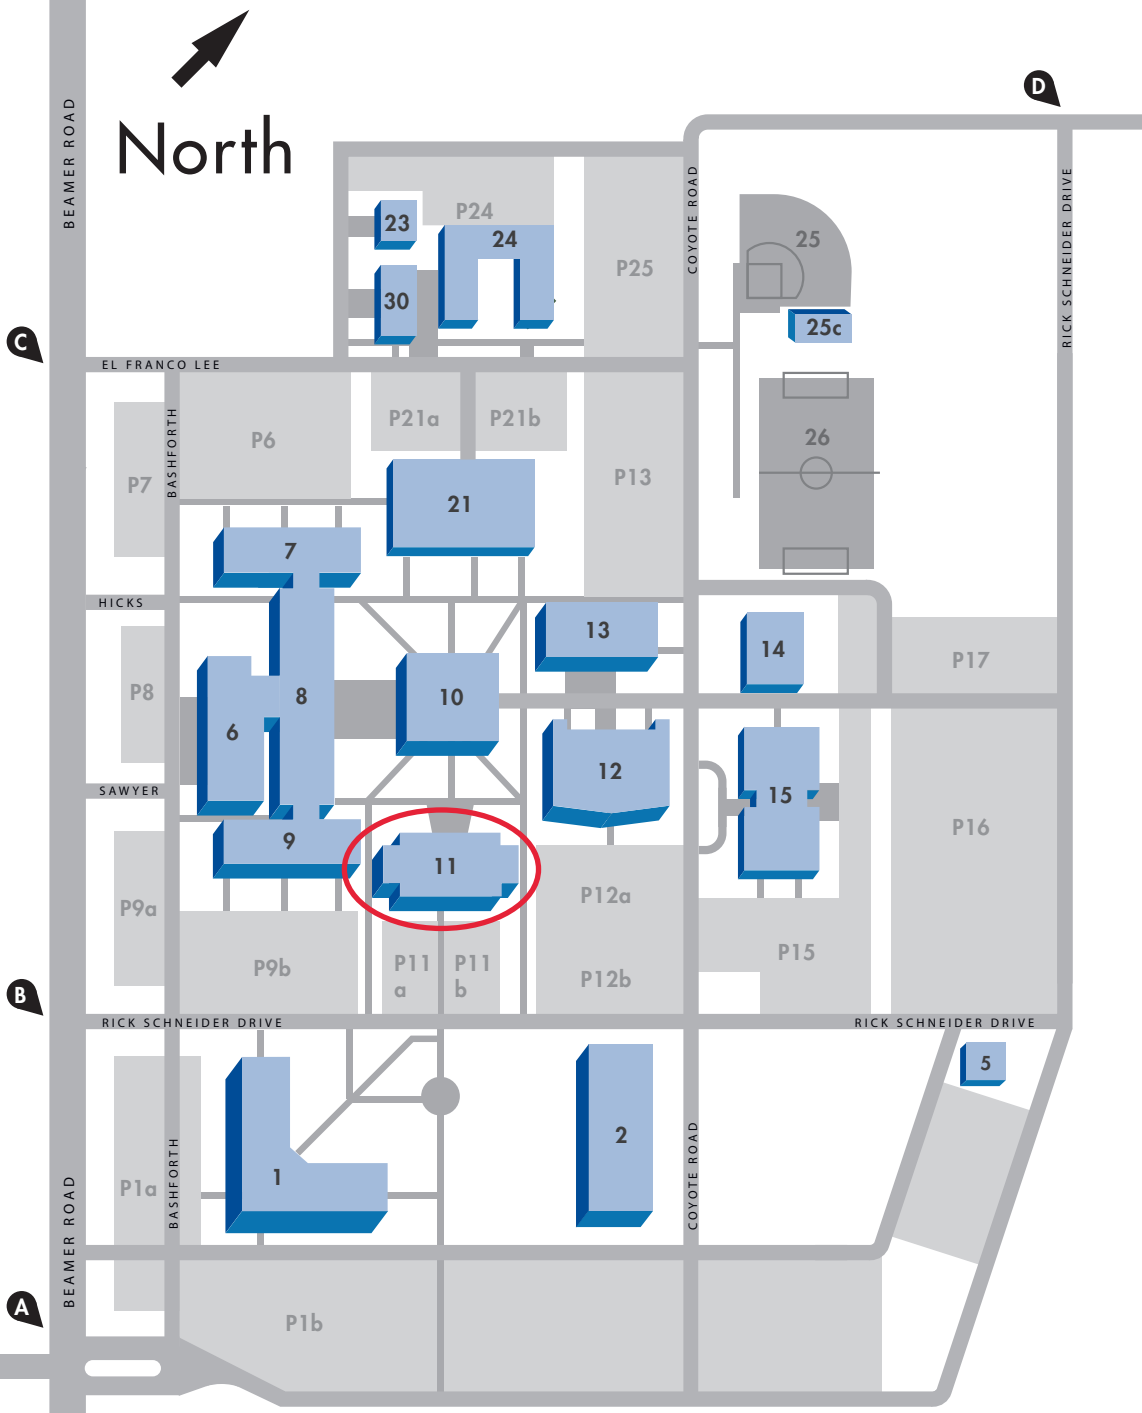

## SOUTH CAMPUS

- S-1** Science and Allied Health
- S-2** Engineering Technology
- S-6** Welcome Center
- S-5** Central Plant
- S-7** Academic Wing-North
- S-8** Academic Hall
- S-9** Academic Wing-South
- S-10** Library
- S-11** Student Center/Bookstore
- S-12** Interactive Learning Center
- S-13** Jones Technical Building
- S-14** HVAC Technology
- S-15** Fine Arts Center
- S-21** Gymnasium
- S-23** Industrial Technology Center
- S-24** Cosmetology Center
- S-25** Softball Field
- S-25c** Softball Training Facility
- S-26** Soccer Field
- S-30** Support Services Center/Deliveries

13735 Beamer Rd.  
Houston, Texas 77089  
281-998-6150

An Equal Opportunity Institution

**X** Designated Campus Entry